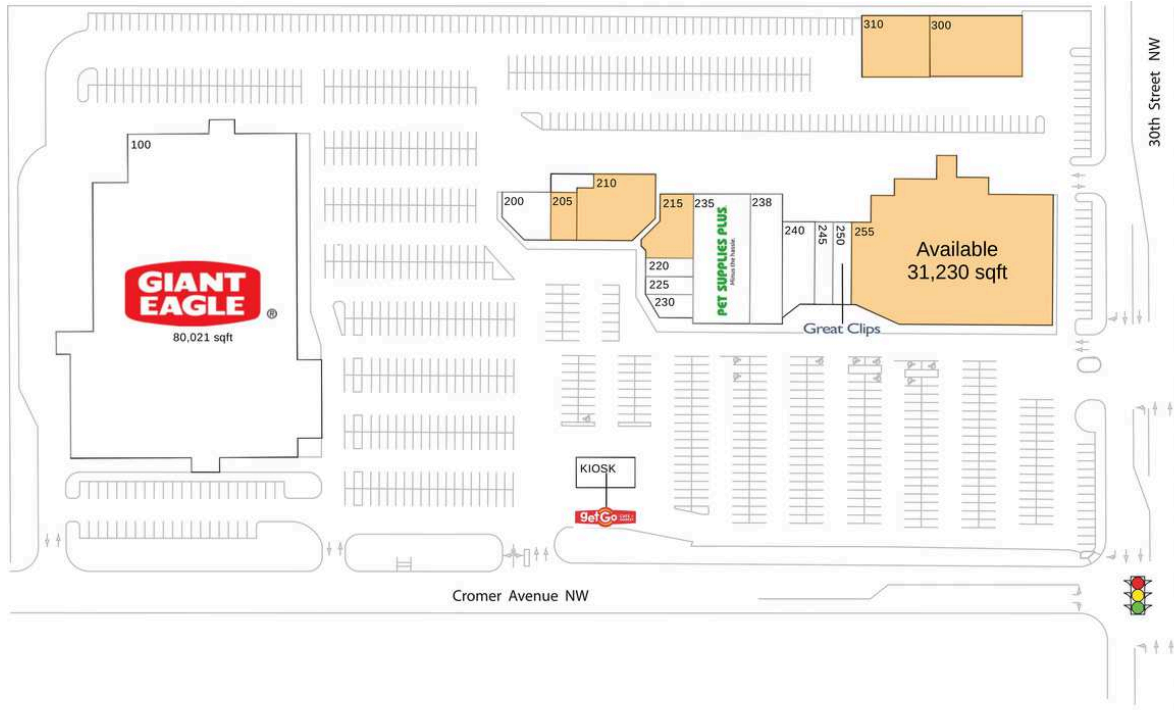

30th Street Plaza

| | | | |
|---------------------------|-----------|----------------------------------|-----------|
| KIOSK Get Go Fuel Station | 1 SF | 235 Pet Supplies Plus | 8,300 SF |
| 100 Giant Eagle | 80,021 SF | 238 Family Wholesale | 4,870 SF |
| 200 Darting Around | 2,300 SF | 240 Family Wholesale | 3,279 SF |
| 205 AVAILABLE | 2,000 SF | 245 Main Moon Chinese Restaurant | 1,710 SF |
| 210 AVAILABLE | 4,450 SF | 250 Great Clips | 1,800 SF |
| 215 AVAILABLE | 2,900 SF | 255 AVAILABLE | 31,230 SF |
| 220 Plaza Barber | 1,000 SF | 300 AVAILABLE | 6,500 SF |
| 225 Safe Staffing of Ohio | 950 SF | 310 AVAILABLE | 4,620 SF |
| 230 Cricket | 1,125 SF | | |