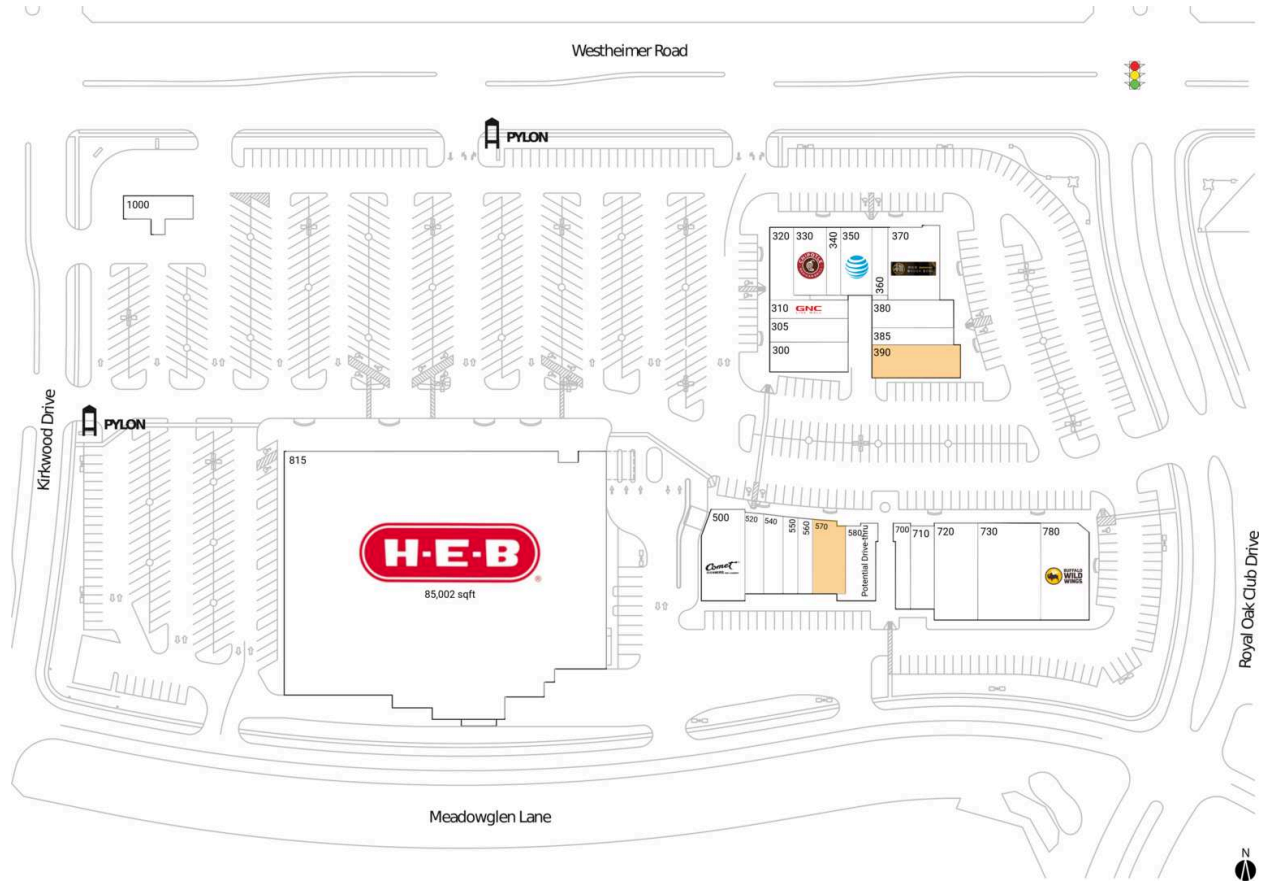

Royal Oaks Village

300 Memorial Eye Care Center of Westchase	2,490 SF	520 Jasmines+ Beauty Salon	1,600 SF
305 Empire Pizza	2,067 SF	540 GameStop	1,631 SF
310 GNC	1,437 SF	550 In-N-Out Shipping	1,200 SF
320 Nick The Greek	1,750 SF	560 Any Lab Test Now	1,204 SF
330 Chipotle Mexican Grill	2,500 SF	570 AVAILABLE	2,400 SF
340 Domoishi	1,050 SF	580 Naga's South Indian Cuisine	2,665 SF
350 AT&T	2,400 SF	700 Warhammer	1,350 SF
360 Paulie's Po Boys	1,149 SF	710 Soft Touch Dental	2,239 SF
370 Dough Zone Dumpling House	4,233 SF	720 Pediatricz Now Primary Care	4,500 SF
380 Feliz Relax	2,124 SF	730 Lab De Skin	6,200 SF
385 European Waxing	1,600 SF	780 Buffalo Wild Wings	5,000 SF
390 AVAILABLE	2,770 SF	815 H-E-B	85,002 SF
500 Comet Cleaners	3,990 SF	1000 H-E-B Fuel Station	1,728 SF