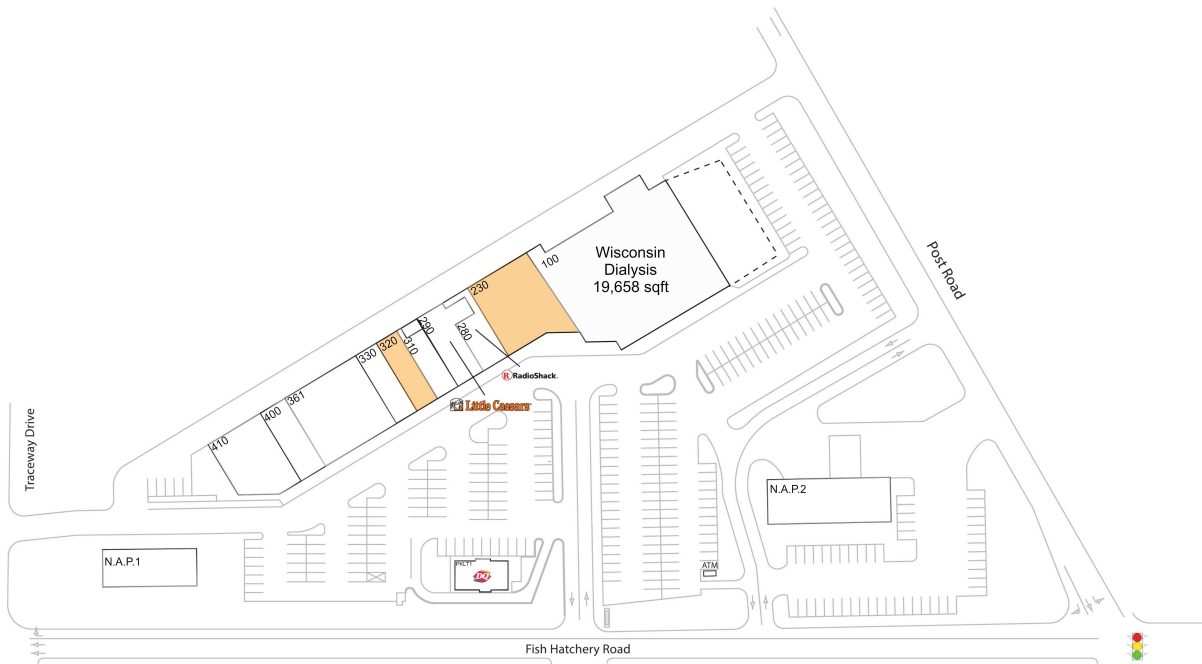

Fitchburg Ridge Shopping Center

320 AVAILABLE	1,985 SF	290 Little Caesars Pizza	2,876 SF
230 AVAILABLE	6,284 SF	310 Teriyaki Sushi Express	1,712 SF
N.A.P.1 Fitchburg Ridge Professional Building		330 MG Income Tax	1,985 SF
N.A.P.2 Associated Bank		361 La Concha Mexican Bakery	6,845 SF
PKLT1 Dairy Queen		400 La Hispana	2,430 SF
100 Wisconsin Dialysis	19,658 SF	410 Neil's Liquors	4,646 SF
280 RadioShack	1,984 SF	39700 Tyme Machine Building	150 SF