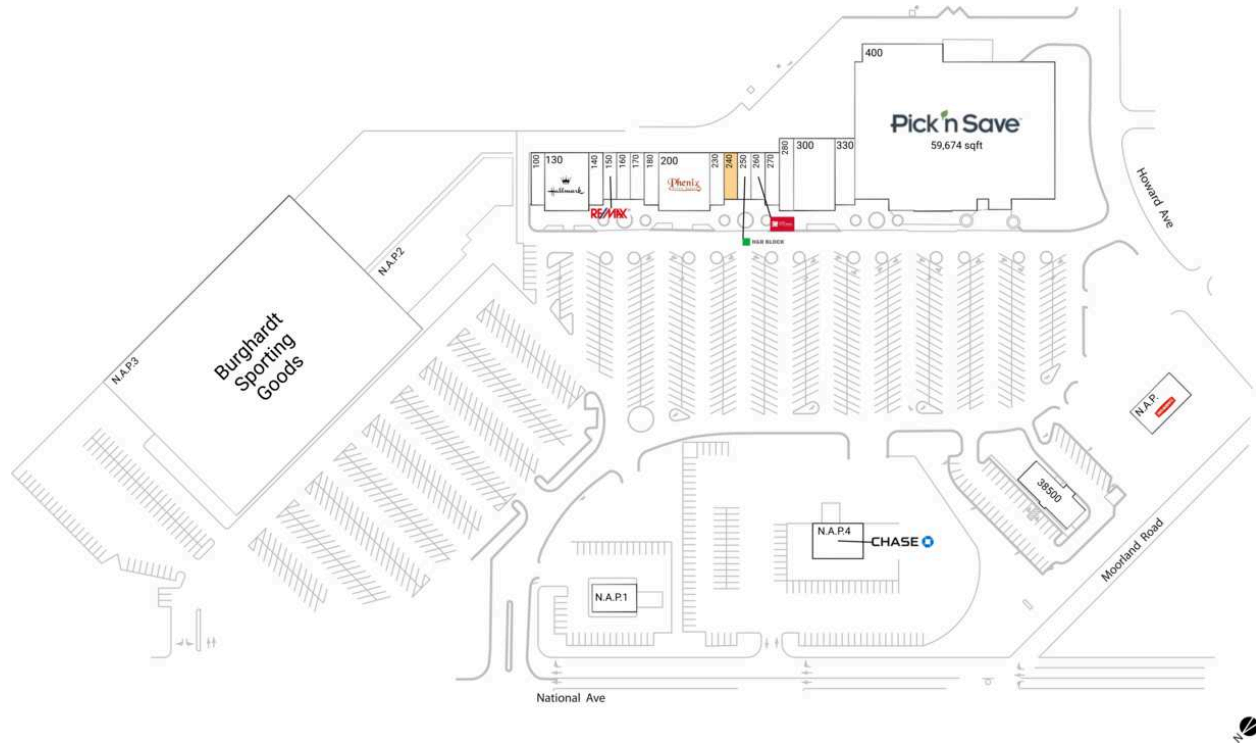

Moorland Square Shopping Ctr

N.A.P. Papa Murphy's		200 Phenix Salon Suites	5,615 SF
N.A.P.1 North Shore		230 Hart Hearing Care Center	1,440 SF
N.A.P.2 N.A.P.		240 AVAILABLE	1,280 SF
N.A.P.3 Burghardt Sporting Goods		250 H&R Block	1,280 SF
N.A.P.4 Chase		260 Cost Cutters	1,280 SF
100 What's In The Bowl	1,440 SF	270 CQ Nails	1,440 SF
130 Hallmark	4,750 SF	280 Cryofit	2,028 SF
140 The Barbershop	1,398 SF	300 Fred Astaire Dance Studio	5,200 SF
150 RE/MAX	1,280 SF	330 Eyesite Vision Care Centers	2,576 SF
160 New China Resturant	1,280 SF	400 Pick 'n Save	59,674 SF
170 Big Bear Deli Sandwiches	1,280 SF	38500 Total Health Nutrition Center	3,622 SF
180 Mathnasium of New Berlin	1,440 SF		