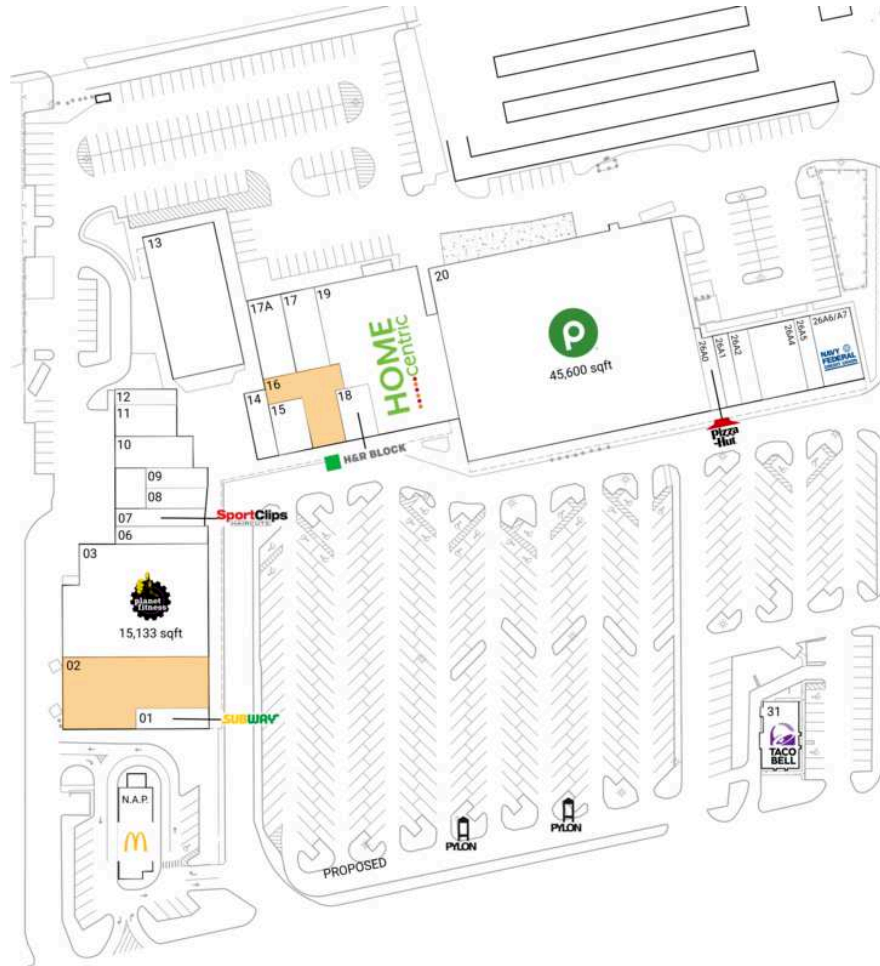

Atlantic Plaza

N.A.P. McDonald's		16 AVAILABLE	3,350 SF
01 Subway	1,400 SF	17 Storage	2,454 SF
02 AVAILABLE	8,120 SF	17A Pure Water Outpost LLC	2,455 SF
03 Planet Fitness	15,133 SF	18 H&R Block	1,643 SF
06 PÜR Life Medical	1,800 SF	19 Home Centric	13,432 SF
07 Sport Clips	1,800 SF	20 Publix	45,600 SF
08 The Poke Fin	1,200 SF	26A0 Pizza Hut	1,106 SF
09 Momo's Ice Cream	900 SF	26A1 New China Buffet	1,050 SF
10 Island Root Kava Bar	2,370 SF	26A2 Nails	1,400 SF
11 CORA Rehabilitation Clinics	1,890 SF	26A4 Hibiscus Dental	3,220 SF
12 Rebecca's Forgotten Books	826 SF	26A5 3Natives	1,112 SF
13 Satellite Cinemas	9,800 SF	26A6/A7 Navy Federal Credit Union	2,800 SF
14 Bizzarro's Italian Restaurant	1,520 SF	31 Taco Bell	2,229 SF
15 The Funky Mermaid	1,691 SF		