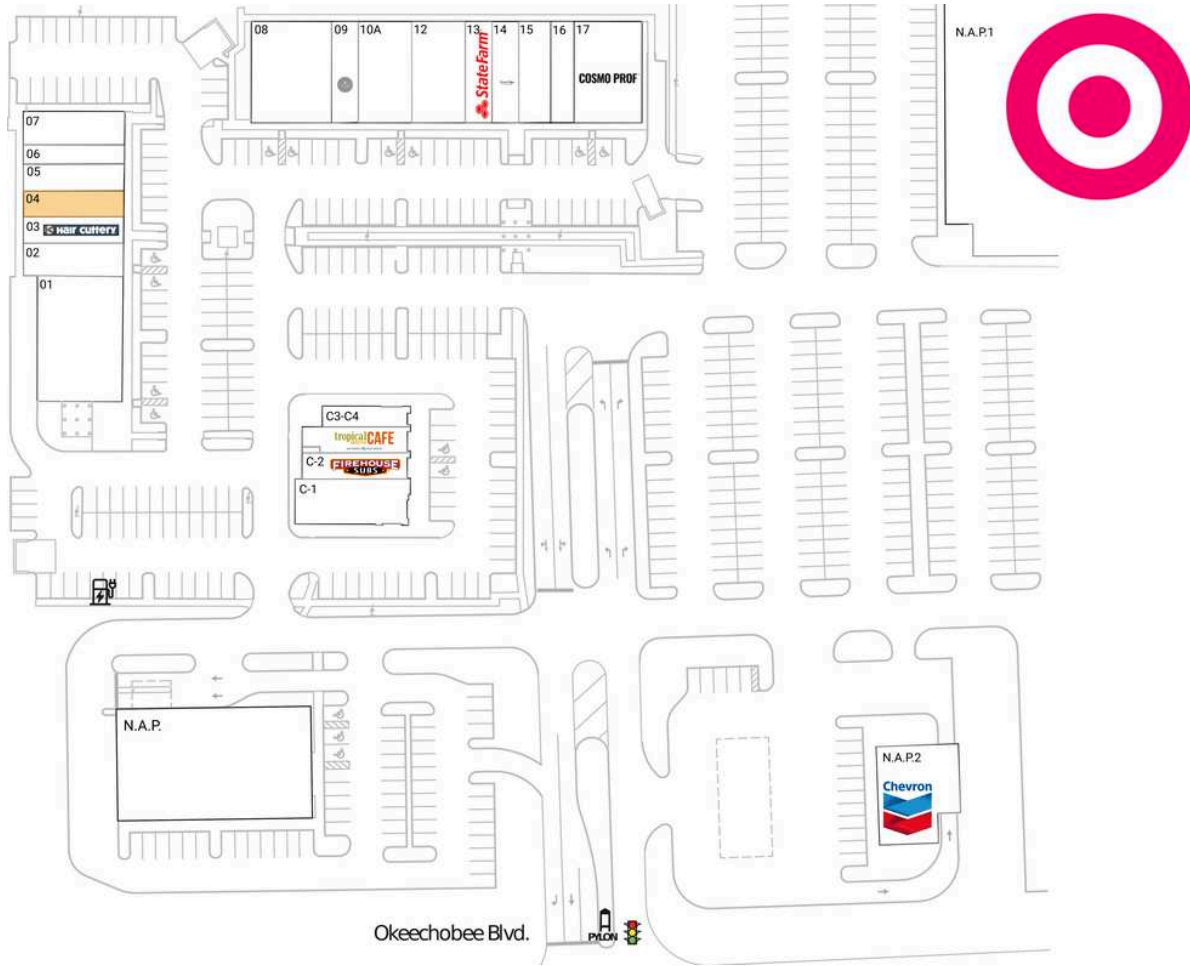

Cobblestone Village

C-1 Madison Green Dental	2,500 SF	07 Behavioral Management Services	1,750 SF
C-2 Firehouse Subs	1,417 SF	08 Koizi Endless Hibachi & Sushi	4,200 SF
C3-C4 Tropical Smoothie Cafe	2,280 SF	09 Bridal Couture of the Palm Beaches	1,400 SF
N.A.P.1 Target		10A Cobblestone Chiropractic & Wellness	2,800 SF
N.A.P.2 Chevron		12 Park's Taekwondo	2,800 SF
01 Level X Fitness	5,400 SF	13 State Farm	1,400 SF
02 City Nail Salon	1,260 SF	14 Great Clips	1,400 SF
03 Hair Cuttery	1,400 SF	15 Smoke Shack BBQ	1,500 SF
04 AVAILABLE	1,400 SF	16 Small Cakes of Royal Palm Beach	1,405 SF
05 Level X Fitness	1,400 SF	17 CosmoProf	2,695 SF
06 Healthcare Navigation Systems	1,007 SF		