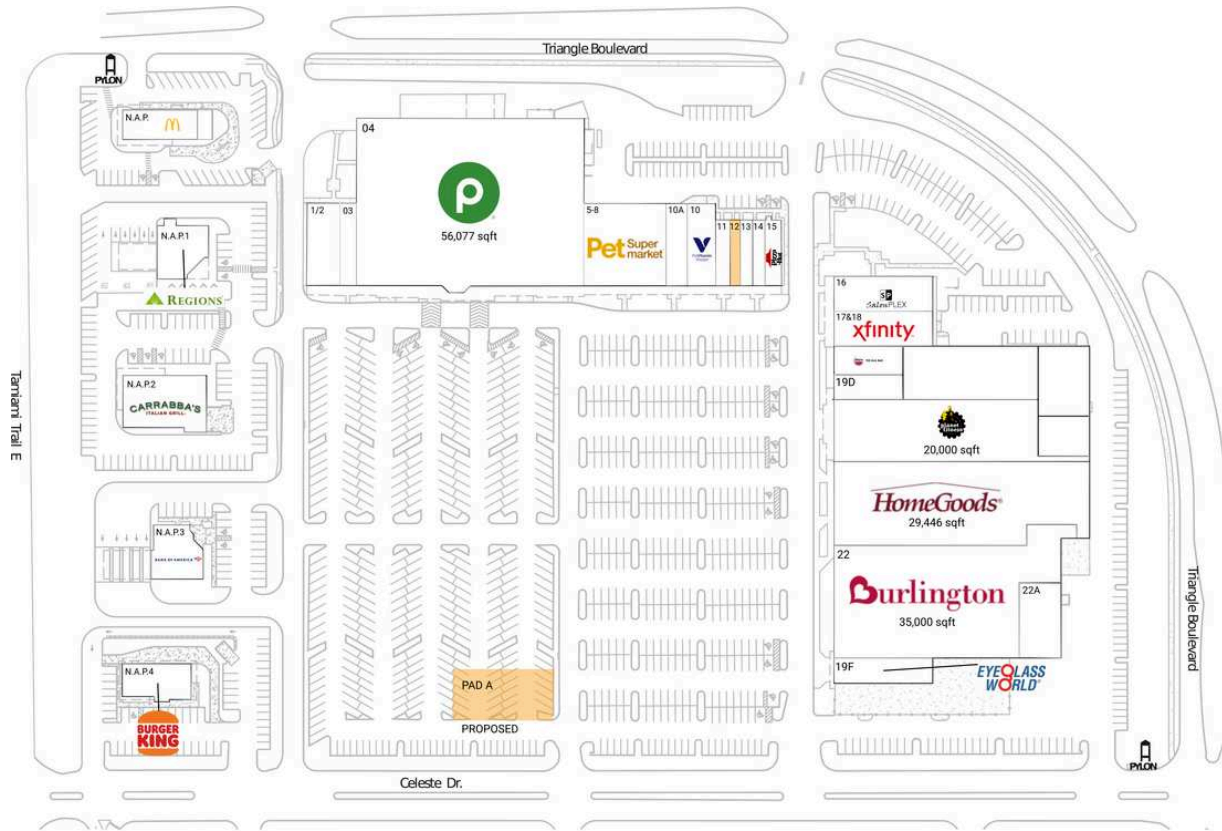

Freedom Square

N.A.P. McDonald's		12 AVAILABLE	1,000 SF
N.A.P.1 Regions Bank		13 Great Clips	1,200 SF
N.A.P.2 Carrabba's Italian Grill		14 Silhouette Cleaners	1,200 SF
N.A.P.3 Bank of America		15 Pizza Hut	1,600 SF
N.A.P.4 Burger King		16 SalonPlex	5,100 SF
PAD A AVAILABLE		17&18 Xfinity	5,100 SF
1/2 Brooks Burgers	4,000 SF	19 Noire the Nail Bar	2,500 SF
03 Publix Liquor	2,000 SF	19D Zoom Tan Fit	2,999 SF
04 Publix	56,077 SF	19F Eyeglass World	3,720 SF
5-8 Pet Supermarket	10,000 SF	20 Planet Fitness	20,000 SF
10 The Vitamin Shoppe	3,500 SF	22 Burlington	35,000 SF
10A Just Puppies	2,500 SF	22A Princeton Pong	4,824 SF
11 Metro by T-Mobile	1,400 SF	23 HomeGoods	29,446 SF