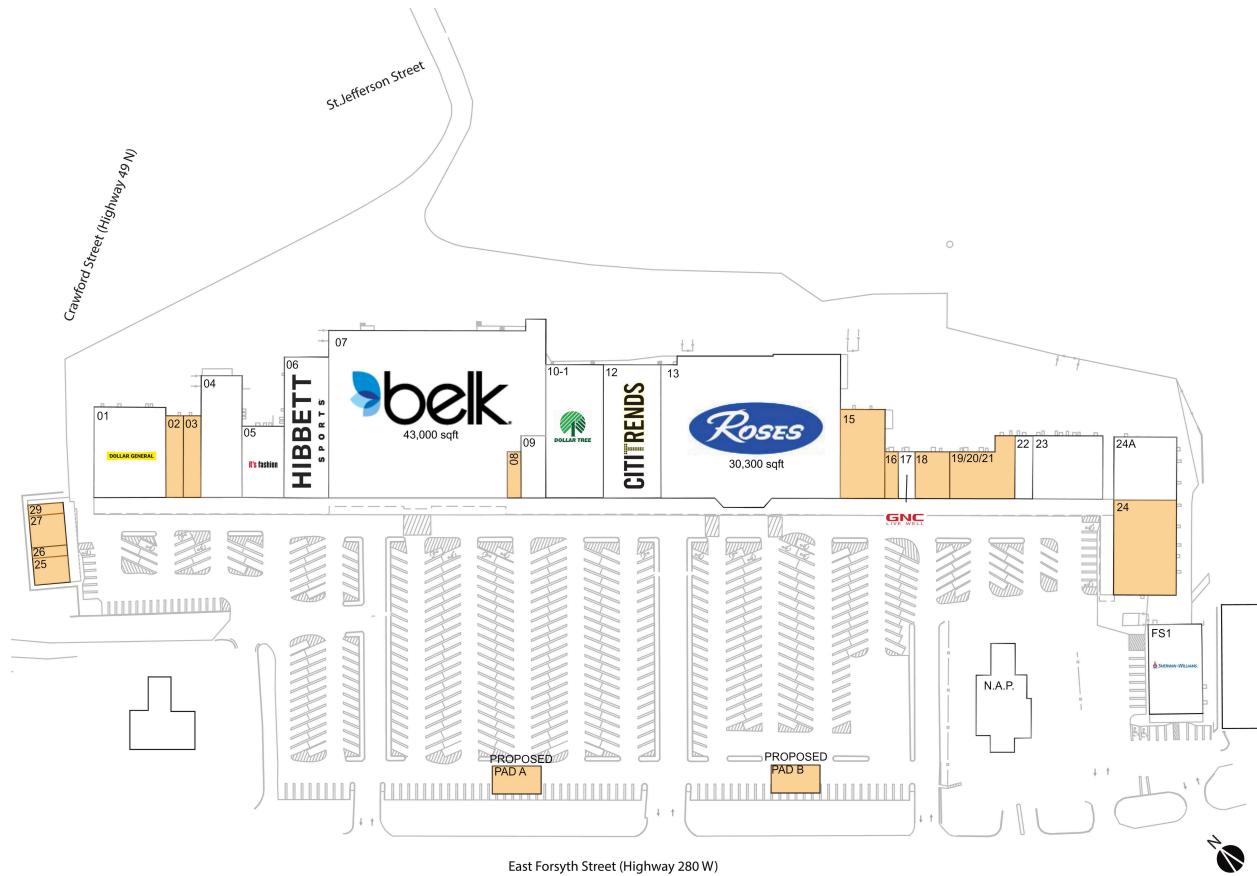

# Perlis Plaza

<b>26 AVAILABLE</b>	480 SF	FS1 Sherwin-Williams	6,000 SF
<b>29 AVAILABLE</b>	480 SF	N.A.P. Car Wash	
<b>08 AVAILABLE</b>	675 SF	01 Dollar General	8,000 SF
<b>16 AVAILABLE</b>	800 SF	04 Dialysis Center	6,075 SF
<b>25 AVAILABLE</b>	1,200 SF	05 It's Fashion	3,816 SF
<b>27 AVAILABLE</b>	1,440 SF	06 Hibbett Sports	8,000 SF
<b>02 AVAILABLE</b>	1,800 SF	07 Belk	43,000 SF
<b>03 AVAILABLE</b>	1,800 SF	09 Queen Nails & Spa	1,768 SF
<b>18 AVAILABLE</b>	2,000 SF	10-1 Dollar Tree	9,100 SF
<b>19/20/21 AVAILABLE</b>	3,760 SF	12 Citi Trends	9,750 SF
<b>15 AVAILABLE</b>	5,000 SF	13 Roses	30,300 SF
<b>24 AVAILABLE</b>	7,071 SF	17 GNC	1,000 SF
<b>PAD A AVAILABLE</b>	13,068 SF	22 Jewels & Accessories	1,400 SF
<b>PAD B AVAILABLE</b>	13,068 SF	23 US Beauty Outlet	5,600 SF

# Perlis Plaza

24A Ombudsman Educational Services

5,000 SF