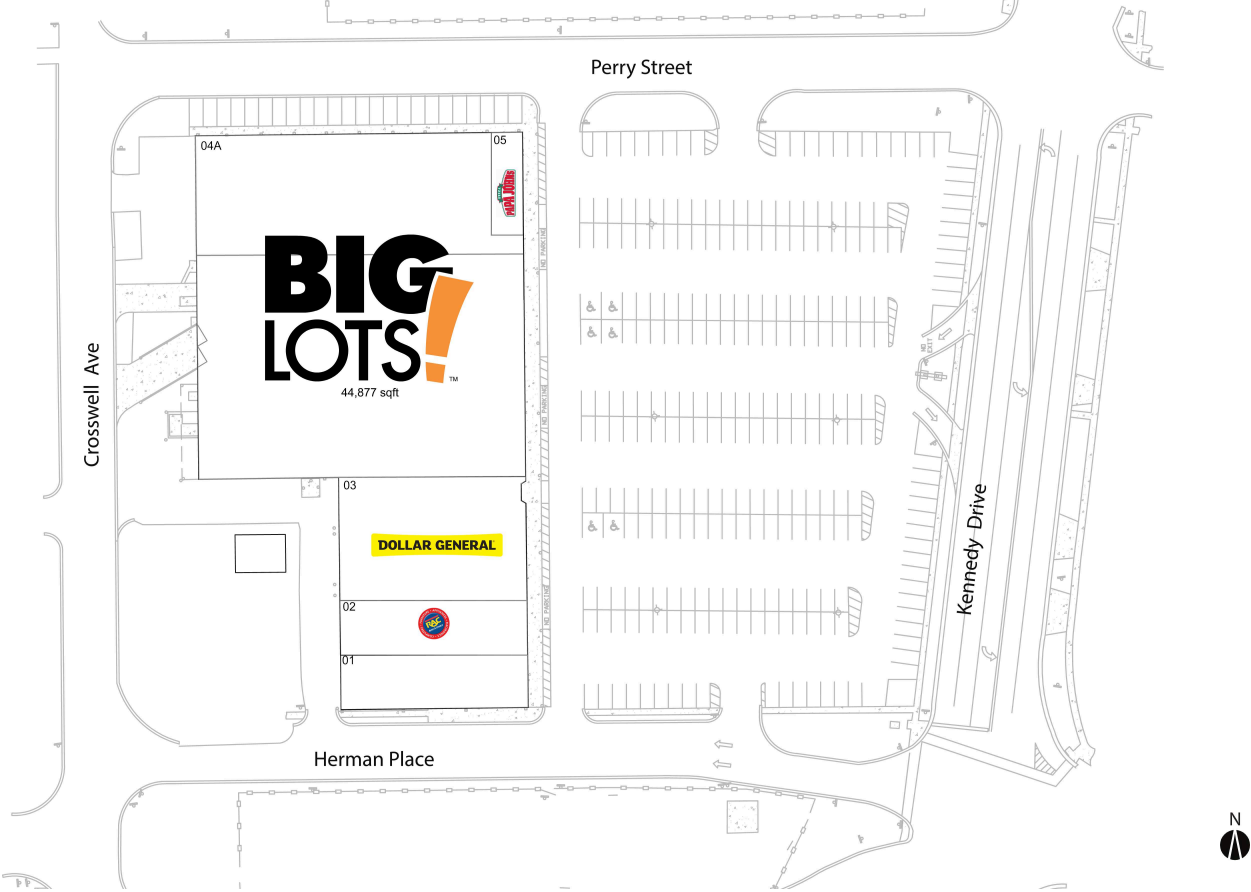

Festival Center - Bradley

01 St. Vincent Depaul	4,300 SF	04A Big Lots	44,877 SF
02 Rent-A-Center	4,296 SF	05 Papa John's	1,323 SF
03 Dollar General	9,000 SF		