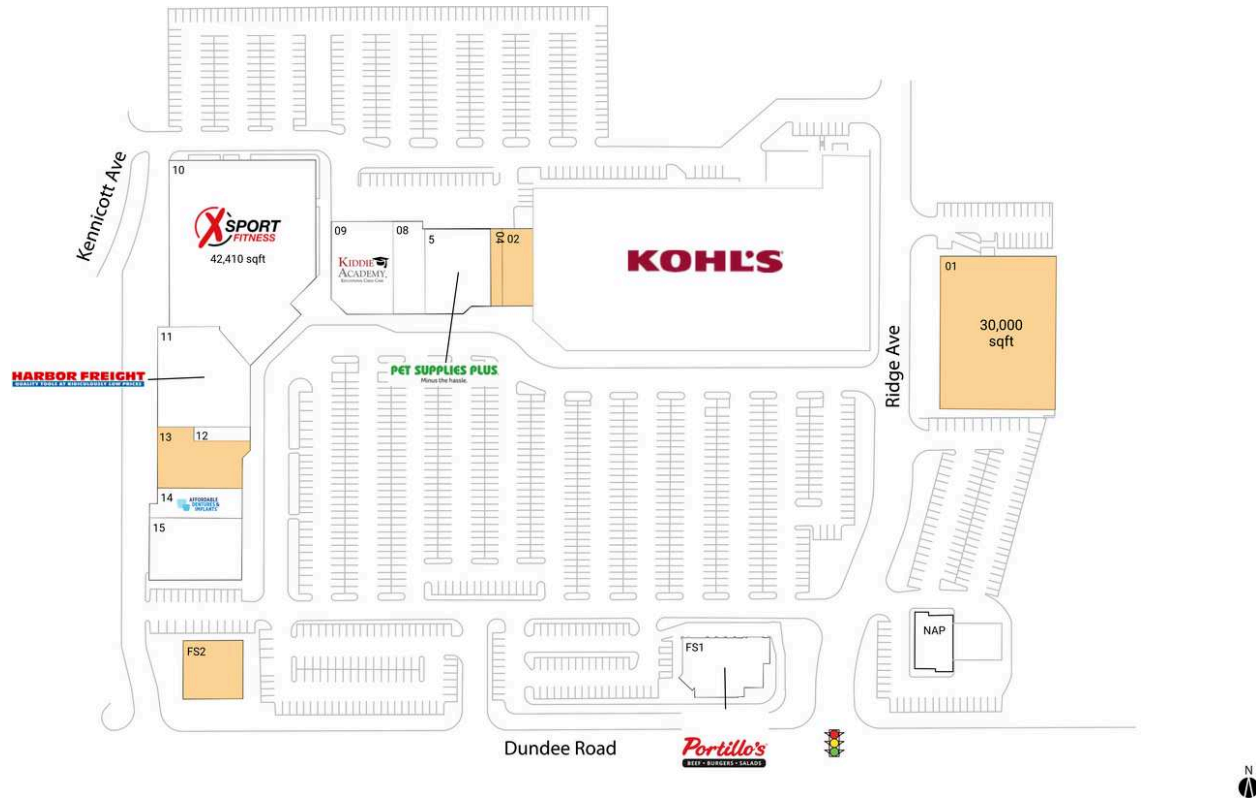

Ridge Plaza

FS1 Portillo's	7,930 SF	09 Kiddie Academy	9,400 SF
FS2 AVAILABLE	6,000 SF	10 XSport Fitness	42,410 SF
N.A.P Kohl's		11 Harbor Freight	13,740 SF
01 AVAILABLE	30,000 SF	12 Hair Line	1,313 SF
02 AVAILABLE	4,057 SF	13 AVAILABLE	7,838 SF
04 AVAILABLE	1,530 SF	14 Affordable Dentures & Implants	4,453 SF
5 Pet Supplies Plus	8,470 SF	15 Swadeshi	9,600 SF
08 Rok Bon Ki Steakhouse	4,902 SF		