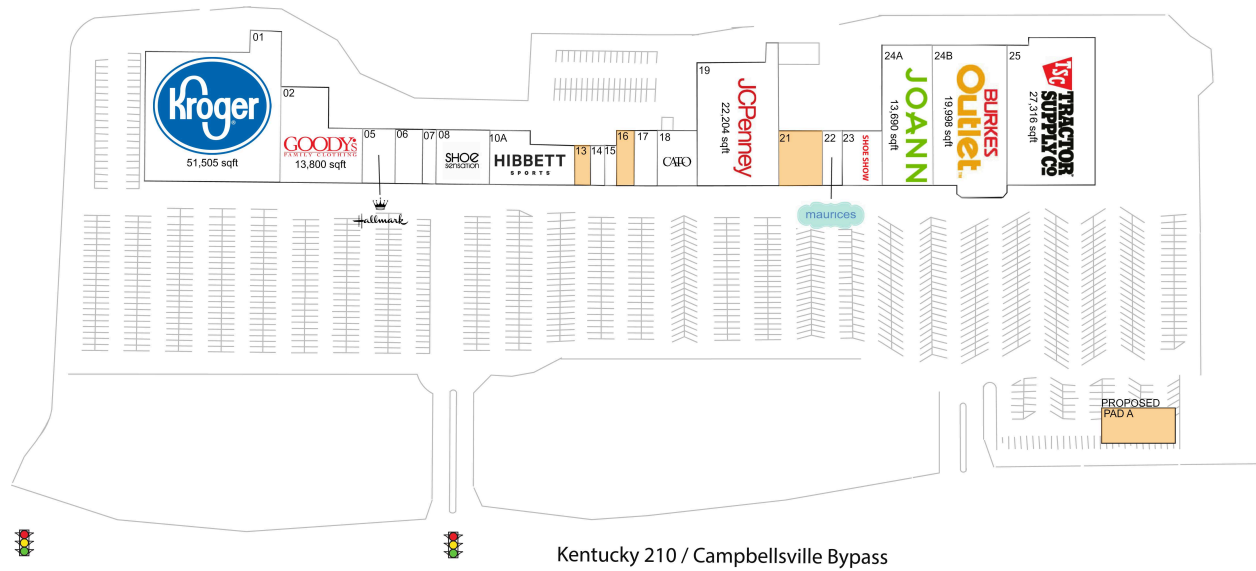

Green River Plaza

PAD A AVAILABLE		14 Subway	1,200 SF
13 AVAILABLE	1,400 SF	15 Great Clips	1,200 SF
16 AVAILABLE	2,000 SF	17 Sun Tan City	2,800 SF
21 AVAILABLE	5,200 SF	18 Cato	4,800 SF
01 Kroger	51,505 SF	19 JCPenney	22,204 SF
02 Goody's	13,800 SF	22 Maurices	4,000 SF
05 Hallmark	4,000 SF	23 SHOE SHOW	3,200 SF
06 Bluegrass Cellular	3,200 SF	24A JOANN Fabric and Craft Stores	13,690 SF
07 #1 Nail Salon	1,600 SF	24B Burkes Outlet	19,998 SF
08 Shoe Sensation	6,400 SF	25 Tractor Supply Company	27,316 SF
10A Hibbett Sports	8,800 SF		