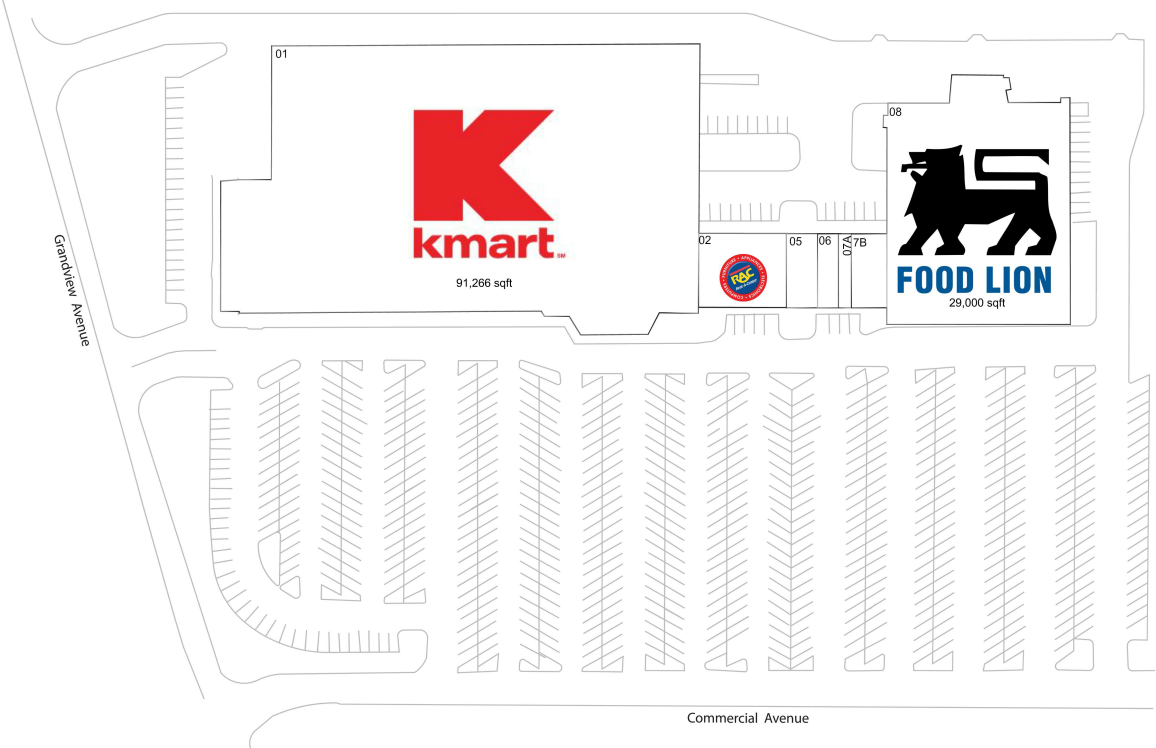

# Highland Commons

01 Kmart	91,266 SF	07A Remedy Vapor	900 SF
02 Rent-A-Center	5,160 SF	7B MS Companies	1,500 SF
05 Hayes Shoes	1,440 SF	08 Food Lion	29,000 SF
06 Check into Cash	1,200 SF		