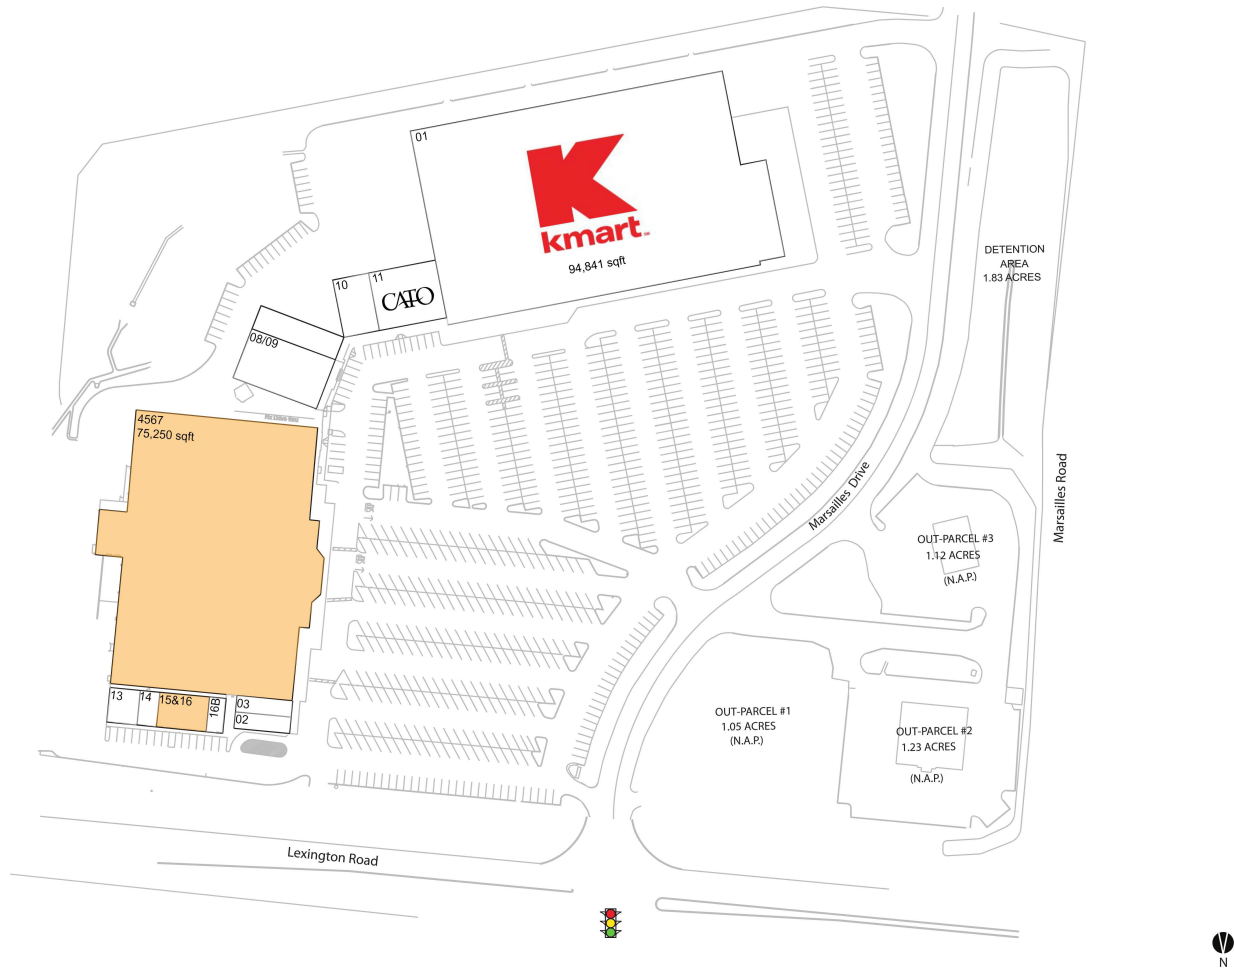

Lexington Road Plaza

15&16 AVAILABLE	3,049 SF	10 Inside Out Nutrition	2,800 SF
4567 AVAILABLE	75,250 SF	11 Cato	5,950 SF
01 Kmart	94,841 SF	13 The Hamilton-Ryker Group	1,073 SF
02 Concord Custom Cleaners	1,200 SF	14 Aphrodite Nails	1,073 SF
03 Got Roots Hair Salon	1,600 SF	16B Lexington Therapy	1,006 SF
08/09 Versailles Microbrewery	9,826 SF		