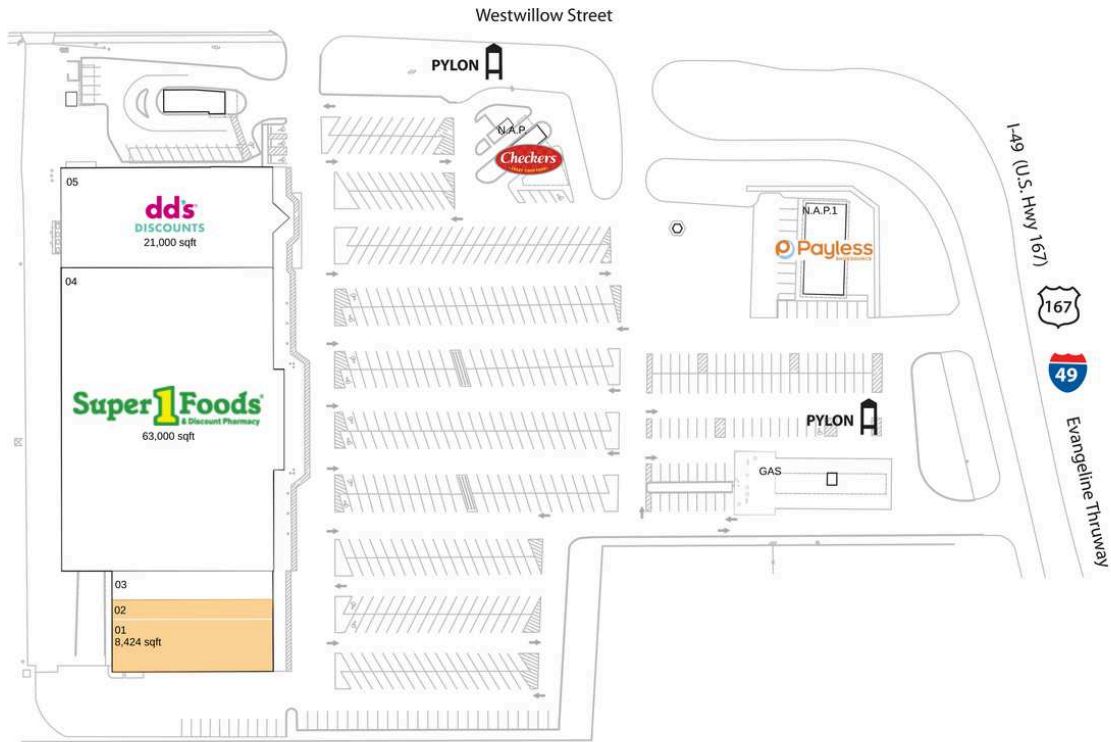

Karam Shopping Center

GAS Gas	1 SF	02 AVAILABLE	3,200 SF
N.A.P. Checkers		03 OP Beauty Supply	4,614 SF
N.A.P.1 Payless ShoeSource		04 Super 1 Foods	63,000 SF
01 AVAILABLE	8,424 SF	05 dd's Discounts	21,000 SF