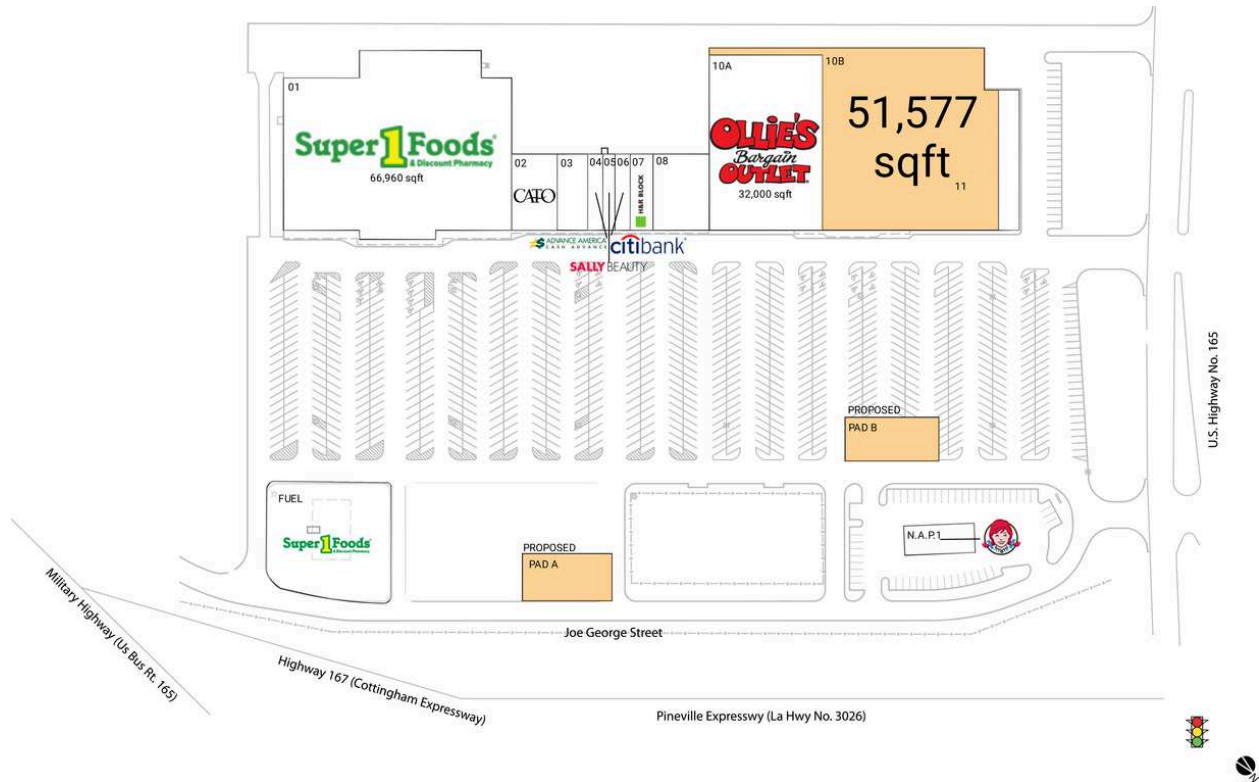

The Pines Shopping Center

FUEL Super 1 Foods Gas		05 Sally Beauty Supply	1,600 SF
N.A.P.1 Wendy's		06 Citi	2,000 SF
PAD A AVAILABLE		07 H&R Block	3,000 SF
PAD B AVAILABLE		08 China Queen Buffet	7,000 SF
01 Super 1 Foods	66,960 SF	10A Ollie's Bargain Outlet	32,000 SF
02 Cato	6,000 SF	10B AVAILABLE	51,577 SF
03 Linda Nail and Spa	4,000 SF	11 Eddeaux's Daq Shak	3,312 SF
04 Advance America	2,000 SF		