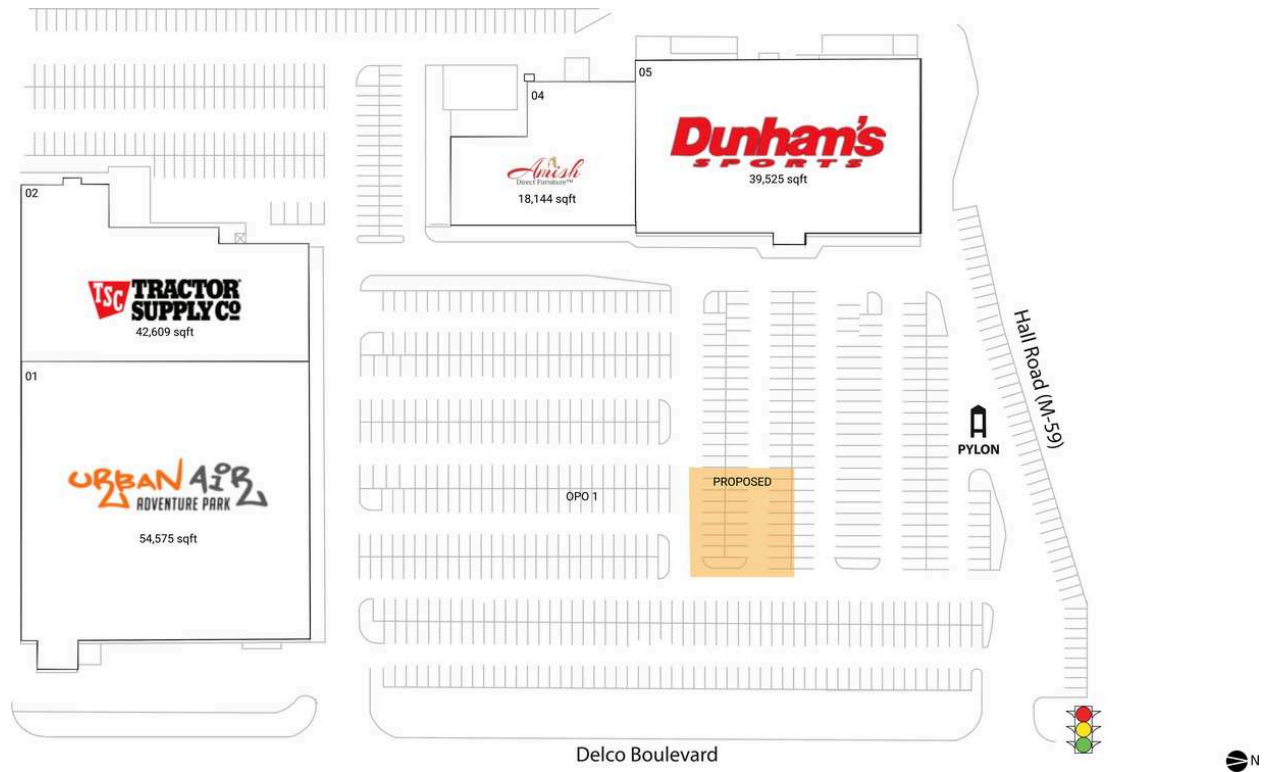

# Delco Plaza

## OPO 1 AVAILABLE

		04 Amish Direct Furniture	18,144 SF
01 Urban Air Adventure Park	54,575 SF	05 Dunham's Sports	39,525 SF
02 Tractor Supply Company	42,609 SF		