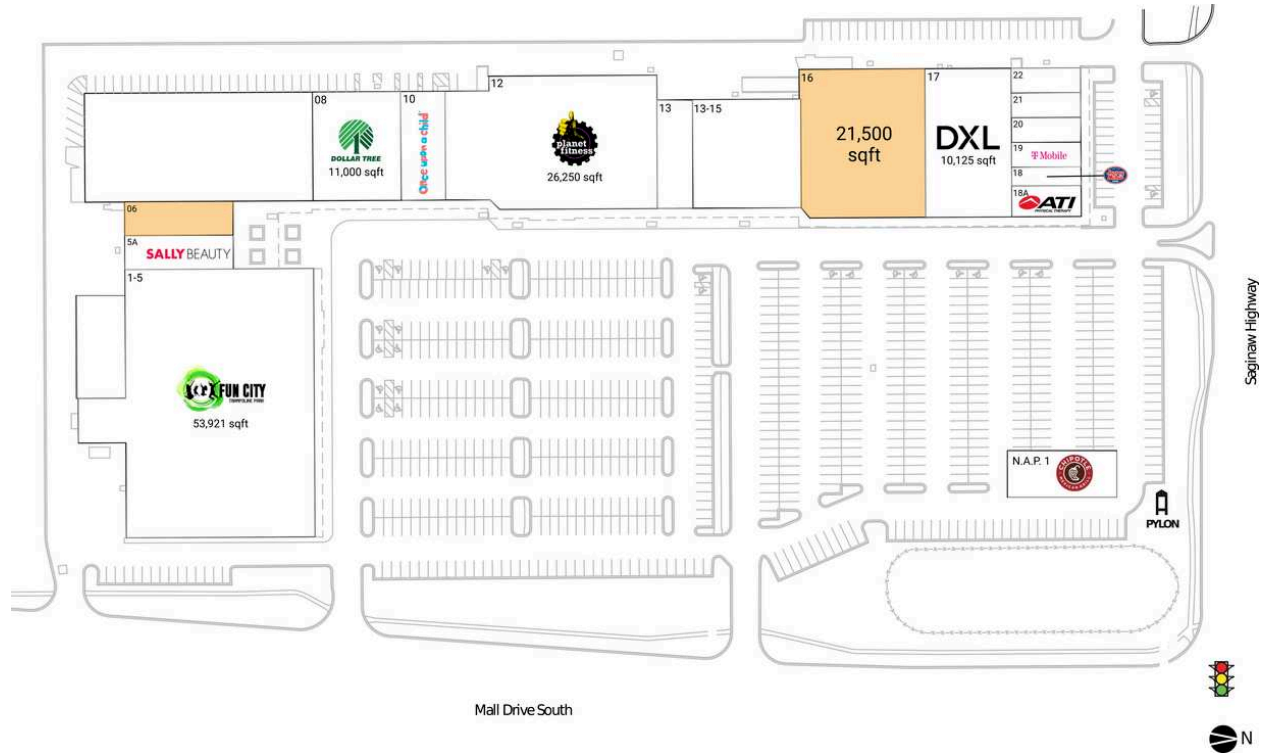

Delta Center

N.A.P. 1 Chipotle Mexican Grill		16 AVAILABLE	21,500 SF
1-5 FUNCITY Adventure Park	53,921 SF	17 DXL	10,125 SF
5A Sally Beauty Supply	2,200 SF	18 Jersey Mike's Subs	1,600 SF
06 AVAILABLE	4,000 SF	18A ATI Physical Therapy	2,600 SF
08 Dollar Tree	11,000 SF	19 T-Mobile	2,100 SF
10 Once Upon a Child	5,500 SF	20 GNC	1,400 SF
12 Planet Fitness	26,250 SF	21 Wingstop	1,400 SF
13 Disc Traders Movies Music Game	4,500 SF	22 Mail Boxes Etc.	1,400 SF
13-15 Royal Grill Sushi Buffet	11,450 SF		