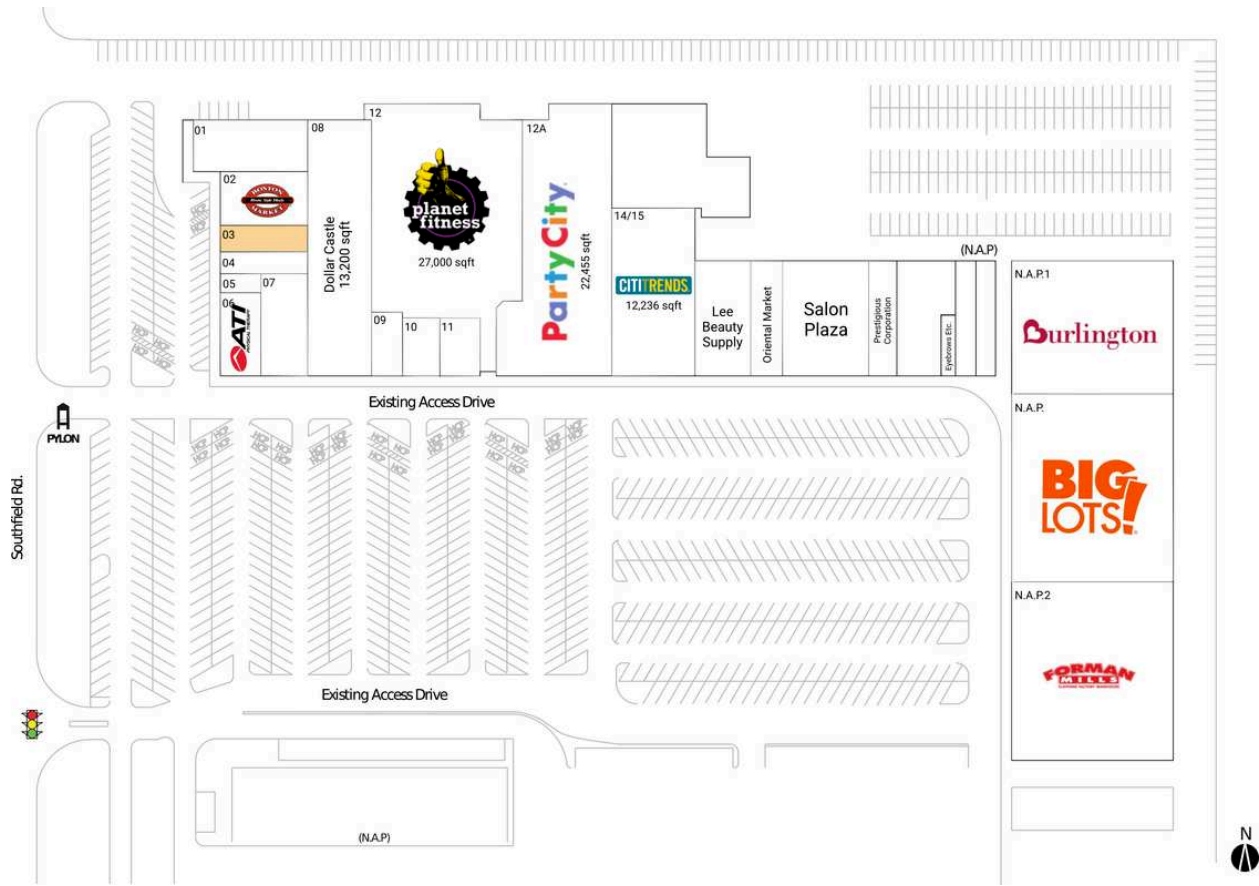

Southfield Plaza - Southfield

N.A.P. Big Lots		04 Surge Staffing	1,200 SF
N.A.P.1 Burlington		05 Advance America	818 SF
N.A.P.2 Forman Mills		06 ATI Physical Therapy	3,271 SF
N.A.P.4 Eyebrows Etc.		07 Jimmy Jazz	5,018 SF
N.A.P.5 Prestigious Corporation		08 Dollar Castle	13,200 SF
N.A.P.6 Salon Plaza		09 GNC	1,500 SF
N.A.P.7 Oriental Market		10 Bath & Body Works	2,200 SF
N.A.P.8 Lee Beauty Supply		11 Sally Beauty Supply	1,925 SF
01 Angeles Casual	6,294 SF	12 Planet Fitness	27,000 SF
02 Boston Market	3,034 SF	12A Party City	22,455 SF
03 AVAILABLE	1,573 SF	14/15 Citi Trends	12,236 SF