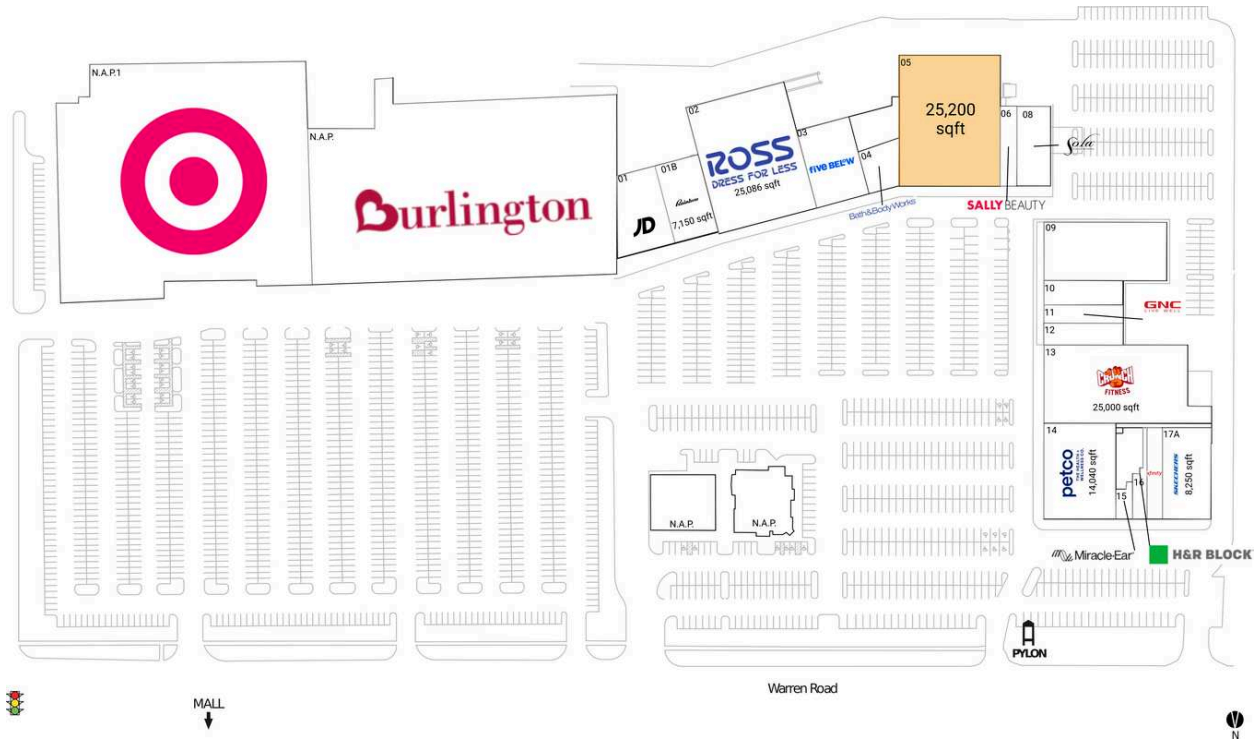

West Ridge

N.A.P. Burlington		09 Rally House	13,440 SF
N.A.P.1 Target		10 Scubs & Beyond	2,800 SF
01 JD Sports	7,144 SF	11 GNC	2,750 SF
01B Rainbow	7,150 SF	12 Westland Bulk Foods	3,300 SF
02 Ross Dress for Less	25,086 SF	13 Crunch Fitness	25,000 SF
03 Five Below	8,307 SF	14 Petco	14,040 SF
04 Bath & Body Works	4,100 SF	15 Miracle-Ear	1,000 SF
05 AVAILABLE	25,200 SF	16 H&R Block	1,100 SF
06 Sally Beauty Supply	2,750 SF	17 Xfinity	2,750 SF
08 Sola Salon Studios	4,913 SF	17A SKECHERS	8,250 SF