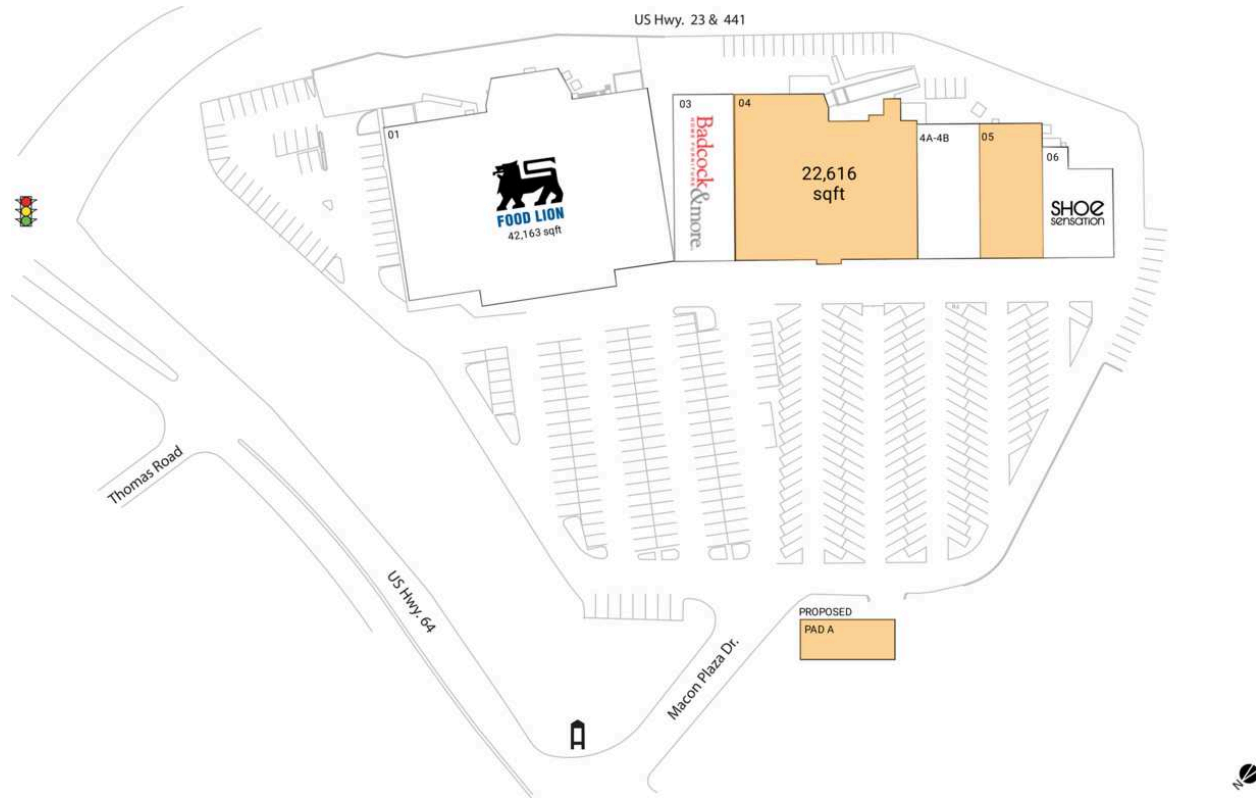

Macon Plaza

PAD A AVAILABLE

01 Food Lion	42,163 SF
03 Badcock Furniture	9,000 SF
04 AVAILABLE	22,616 SF

4A-4B Franklin ABC Store

6,584 SF

05 AVAILABLE

06 Shoe Sensation

6,720 SF

5,500 SF