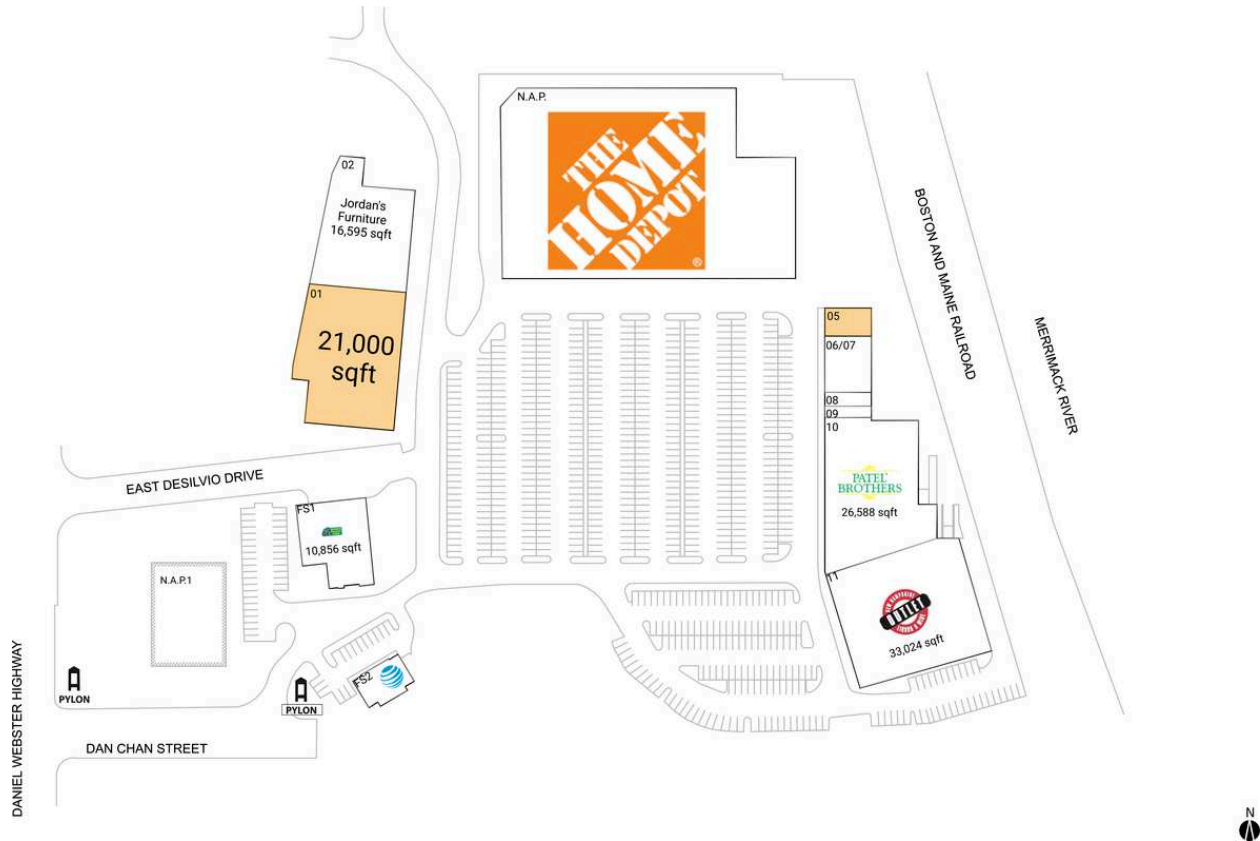

Willow Springs Plaza

FS1 Mavis Discount Tire	10,856 SF	05 AVAILABLE	2,600 SF
FS2 AT&T	3,750 SF	06/07 Work 'N Gear	5,200 SF
N.A.P. The Home Depot		08 Tobacco Outlet	1,280 SF
N.A.P.1 Jewelry Store		09 Great Clips	1,058 SF
01 AVAILABLE	21,000 SF	10 Patil Brothers	26,588 SF
02 Jordan's Furniture	16,595 SF	11 NH Liquor & Wine Outlet	33,024 SF