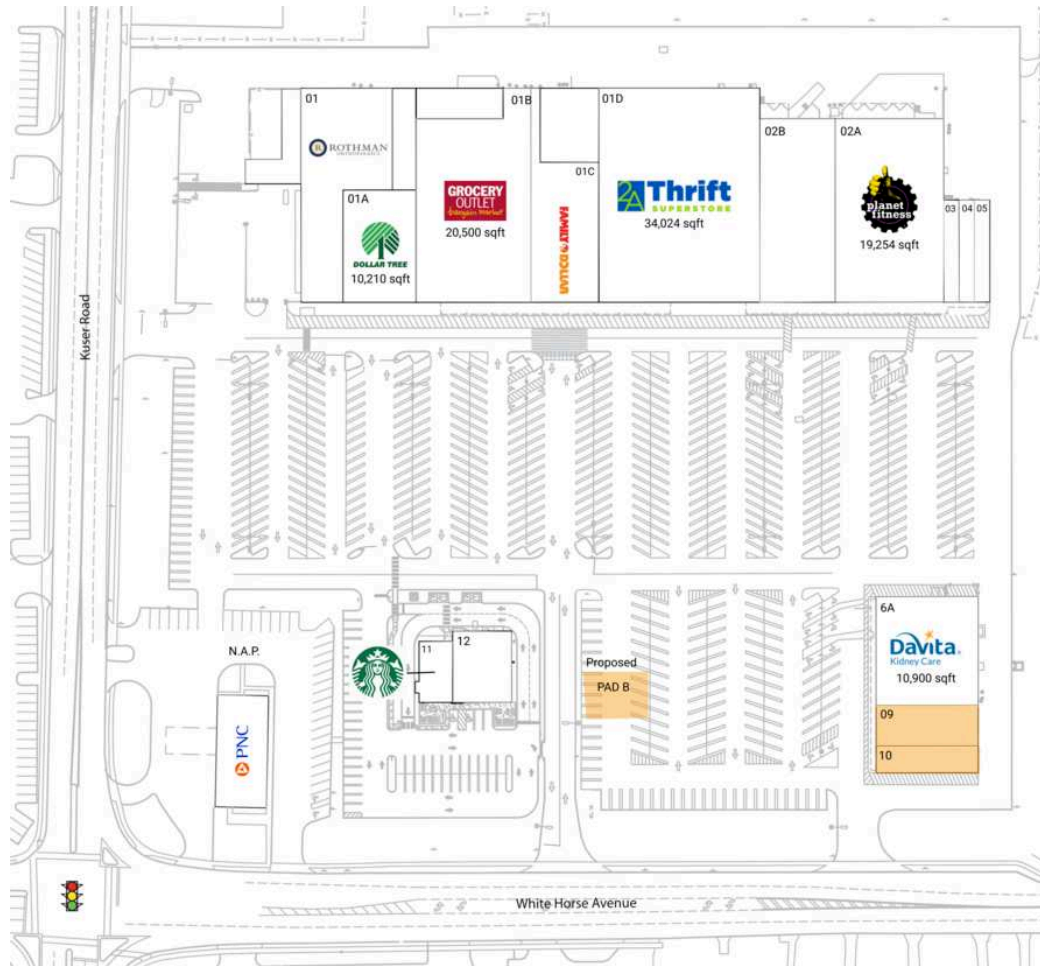

Hamilton Plaza

N.A.P. PNC Bank		03 Ares Nutrition	1,600 SF
PAD B AVAILABLE		04 Best Nails	1,500 SF
01 Rothman Orthopaedic Institute	15,852 SF	05 Bombshell Hair Salon	1,400 SF
01A Dollar Tree	10,210 SF	6A DaVita Dialysis	10,900 SF
01B Grocery Outlet	20,500 SF	09 AVAILABLE	4,000 SF
01C Family Dollar	9,500 SF	10 AVAILABLE	2,400 SF
01D 2nd Ave Value Thrift Store	34,024 SF	11 Starbucks	2,000 SF
02A Planet Fitness	19,254 SF	12 American Family Care	4,000 SF
02B Crab Du Jour	13,365 SF		