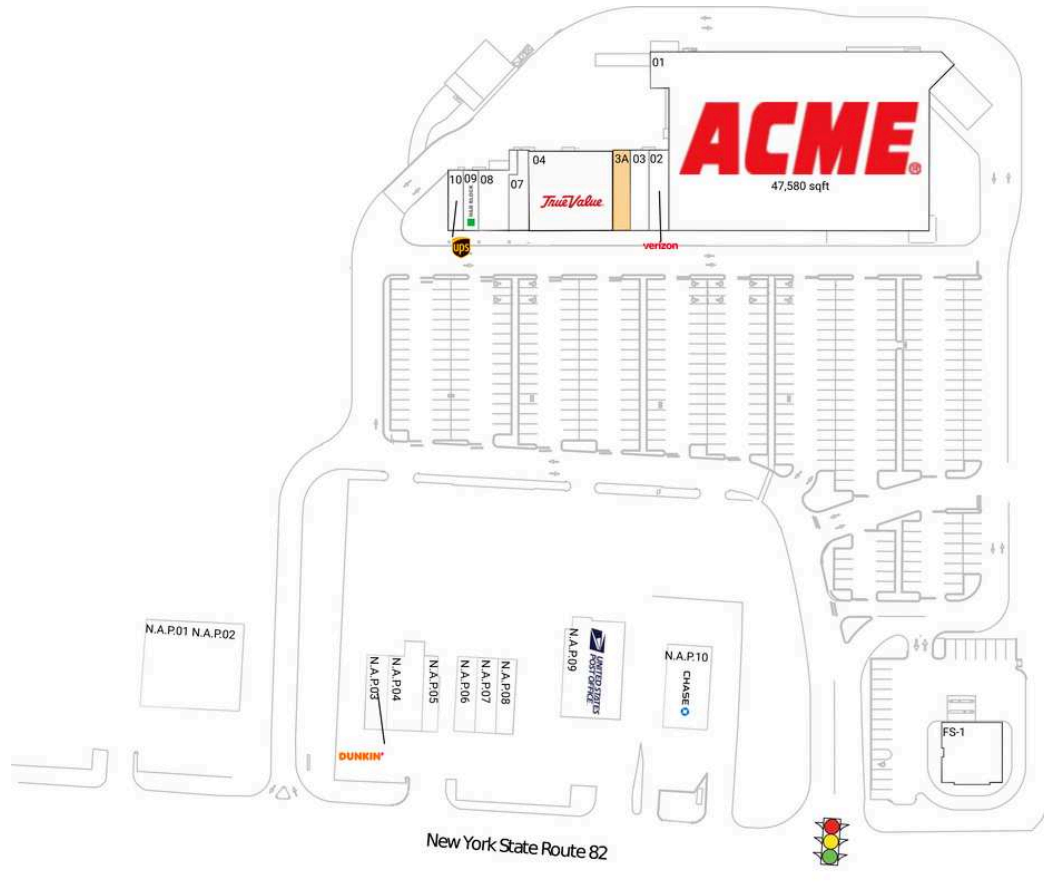

Unity Plaza

FS-1 Tompkins Community Bank	3,690 SF	N.A.P.10 Chase	
N.A.P.01 Pizza Village		01 Acme	47,580 SF
N.A.P.02 Anothony's Catering	1 SF	02 Verizon Wireless	1,600 SF
N.A.P.03 Dunkin'		03 DD Spa	1,600 SF
N.A.P.04 Deli		3A AVAILABLE	1,600 SF
N.A.P.05 Cuts Plus		04 True Value	6,400 SF
N.A.P.06 Liquor		07 Raymond Opticians	1,392 SF
N.A.P.07 CPA		08 La Torretta Pizzeria Trattoria	1,800 SF
N.A.P.08 Florist		09 H&R Block	900 SF
N.A.P.09 United States Post Office		10 The UPS Store	900 SF