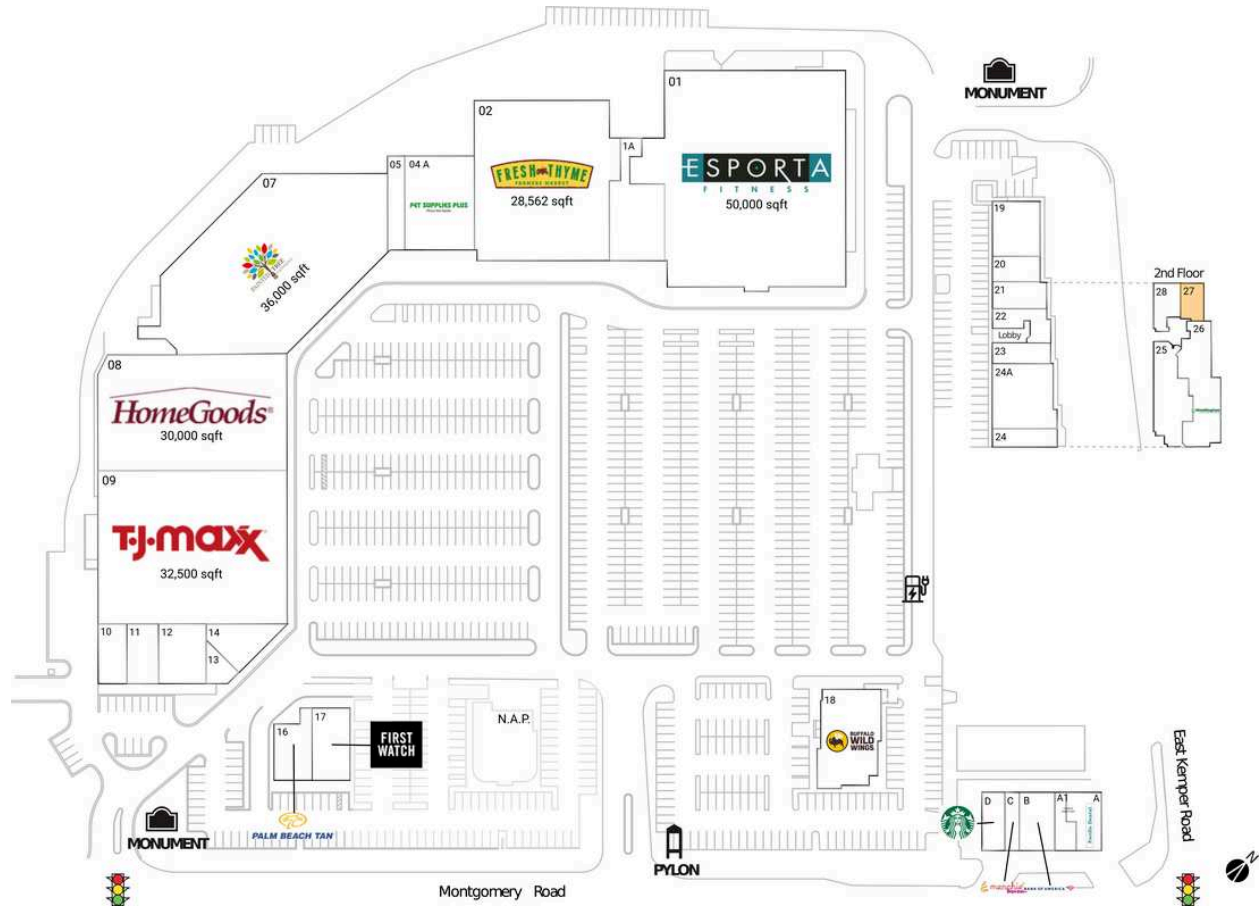

# Harpers Station

A Pacific Dental	3,200 SF	10 Cazador	2,098 SF
A1 Carefirst Urgent Care	1,800 SF	11 Provident Travel	3,200 SF
B Bank of America	1,994 SF	12 Currito	2,470 SF
C Menchie's Frozen Yogurt	1,248 SF	13 CityBird	2,200 SF
D Starbucks	1,793 SF	14 Ambiance Nail Salon & Spa	1,700 SF
N.A.P. Occupied		16 Palm Beach Tan	2,500 SF
01 Esporta Fitness	50,000 SF	17 First Watch	3,500 SF
1A Salt & Light Salon & Spa	5,580 SF	18 Buffalo Wild Wings	8,200 SF
02 Fresh Thyme Farmers Market	28,562 SF	19 The Dumpling House	3,800 SF
04 A Pet Supplies Plus	7,712 SF	20 Refresh Wellness	1,600 SF
05 Happy Sugar Boba	2,225 SF	21 Great Clips	1,200 SF
07 Painted Tree Marketplace	36,000 SF	22 Lefty's Tobacco Plus	1,300 SF
08 HomeGoods	30,000 SF	23 K Martial Arts	1,500 SF
09 T.J. Maxx	32,500 SF	24 Subway	1,418 SF

# Harpers Station

---

24A Kawa Revolving Sushi	4,782 SF	<b>27 AVAILABLE</b>	1,300 SF
25 Annie Mac	4,755 SF	28 Clearway Medicare Advisors	1,419 SF
26 Huntington Learning Center	2,362 SF		