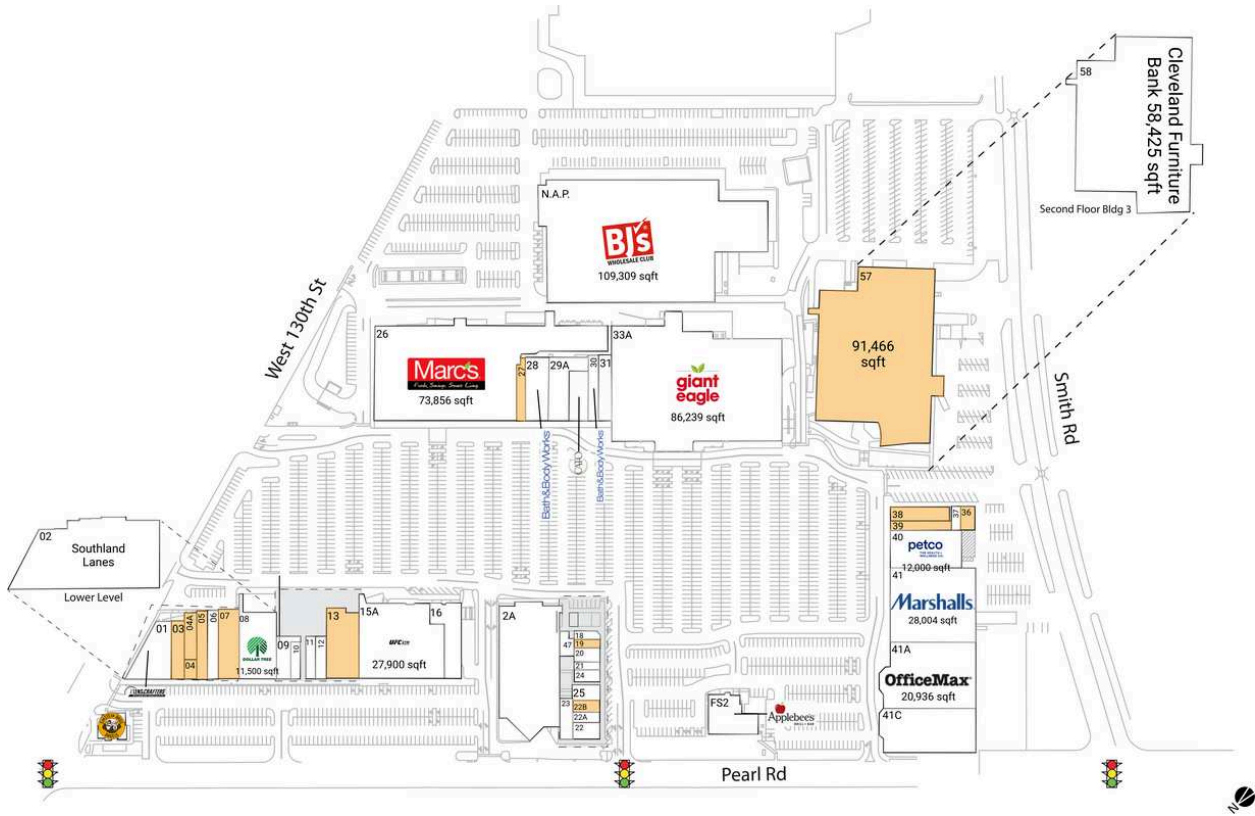

Southland Shopping Center

ATM AVAILABLE	1,176 SF	08 Dollar Tree	11,500 SF
FS1 Einstein Bros. Bagels	2,592 SF	09 Mr. Hero	2,940 SF
FS2 Applebee's	5,777 SF	10 SVS Vision	1,560 SF
Kiosk Southland Key Shop	121 SF	11 Tease Salon	1,720 SF
N.A.P. BJ's Wholesale Club	109,309 SF	12 Sally Beauty	1,880 SF
01 LensCrafters	5,807 SF	13 AVAILABLE	14,151 SF
02 Southland Lanes	11,800 SF	14 Uptempo Dance Studio	1,420 SF
2A JOANN Fabric and Craft Stores	29,887 SF	15A UFC Gym	27,900 SF
03 AVAILABLE	4,700 SF	16 Third Federal S/L Association	6,276 SF
04 AVAILABLE	2,000 SF	18 Pierogies of Cleveland	990 SF
04A AVAILABLE	3,460 SF	19 AVAILABLE	990 SF
05 AVAILABLE	3,220 SF	20 Bank of America	1,650 SF
06 Eagle Loan	3,360 SF	21 A&G Nails	935 SF
07 AVAILABLE	6,095 SF	22 Verizon Wireless	1,756 SF

Southland Shopping Center

22A Charley's Philly Steaks & Wings	1,450 SF	33A Giant Eagle	86,239 SF
22B AVAILABLE	1,584 SF	36 AVAILABLE	1,500 SF
23 Emergency Dental of Cleveland	2,400 SF	37 Miracle-Ear	1,000 SF
24 Great Clips	1,512 SF	38 AVAILABLE	3,750 SF
25 State Farm	1,933 SF	39 AVAILABLE	2,750 SF
26 Marc's Grocery	73,856 SF	40 Petco	12,000 SF
27 AVAILABLE	2,263 SF	41 Marshalls	28,004 SF
28 Bath & Body Works	5,400 SF	41A OfficeMax	20,936 SF
29 Cato	4,000 SF	41C Party City	17,700 SF
29A Messing-Kramer Dental Group	5,691 SF	47 Giovanni & Company	1,487 SF
30 Bath & Body Works	3,240 SF	57 AVAILABLE	91,466 SF
31 Tandy Leather	3,000 SF	58 Cleveland Furniture Bank	58,425 SF