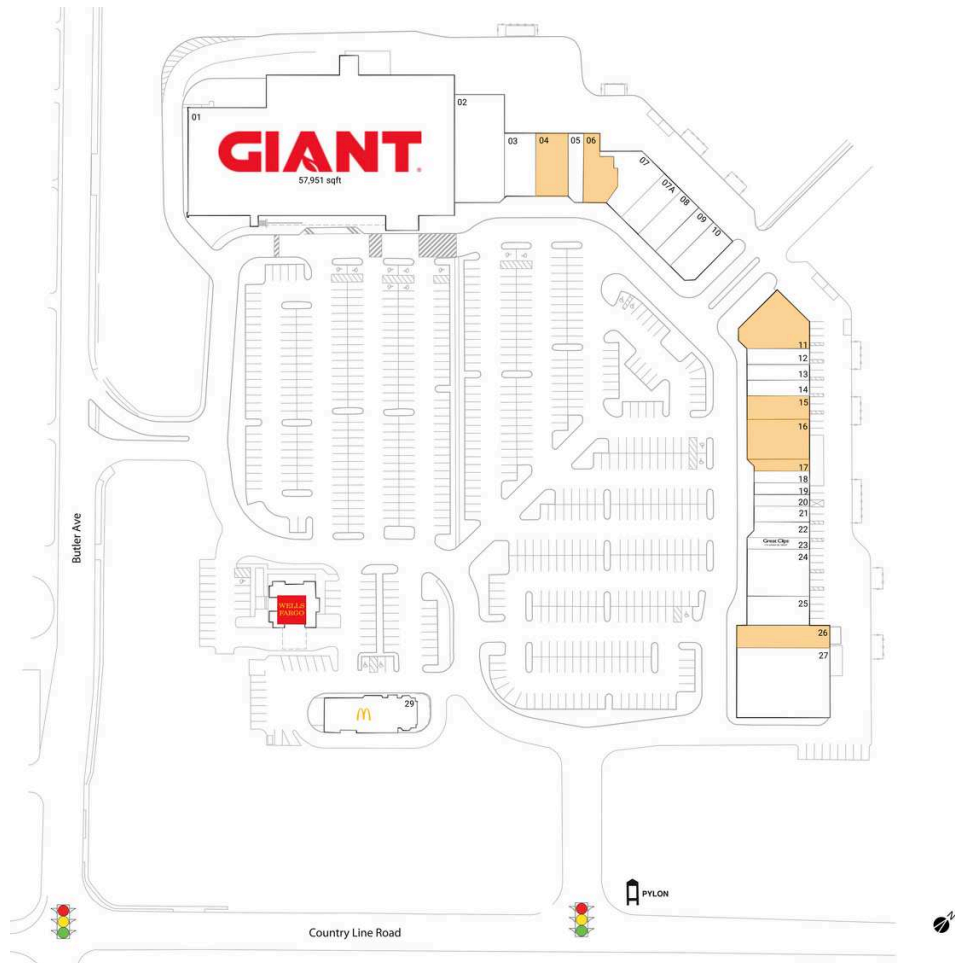

# New Britain Village Square

01 Giant Food	57,951 SF	14 Quaint Oak Insurance	1,600 SF
02 Cutter's Mill	8,536 SF	<b>15 AVAILABLE</b>	2,418 SF
03 Bagel Barn	3,200 SF	<b>16 AVAILABLE</b>	3,958 SF
<b>04 AVAILABLE</b>	3,200 SF	<b>17 AVAILABLE</b>	1,050 SF
05 Primo Hoagies	1,750 SF	18 Home Care Assistance	1,050 SF
<b>06 AVAILABLE</b>	3,098 SF	19 Kempo Karate	1,050 SF
07 Bucks County Brick Shop	3,459 SF	20 Bentleys Business Services	1,050 SF
07A Fusion Kitchen & Catering	2,400 SF	21 Salon Industry	1,400 SF
08 New Britain Cleaners	2,414 SF	22 V. Nail Salon	1,150 SF
09 Ha-Chi Japanese Restaurant	2,066 SF	23 Great Clips	1,200 SF
10 Noodle House	2,725 SF	24 County Line Veterinary Hospital	4,837 SF
<b>11 AVAILABLE</b>	5,040 SF	25 Mariner Finance	2,414 SF
12 The Happy Mixer	1,600 SF	<b>26 AVAILABLE</b>	3,480 SF
13 Gordon Florist	1,600 SF	27 Wine & Spirits Shoppe	9,982 SF

# New Britain Village Square

---

28 Wells Fargo

3,080 SF

29 McDonald's

4,500 SF