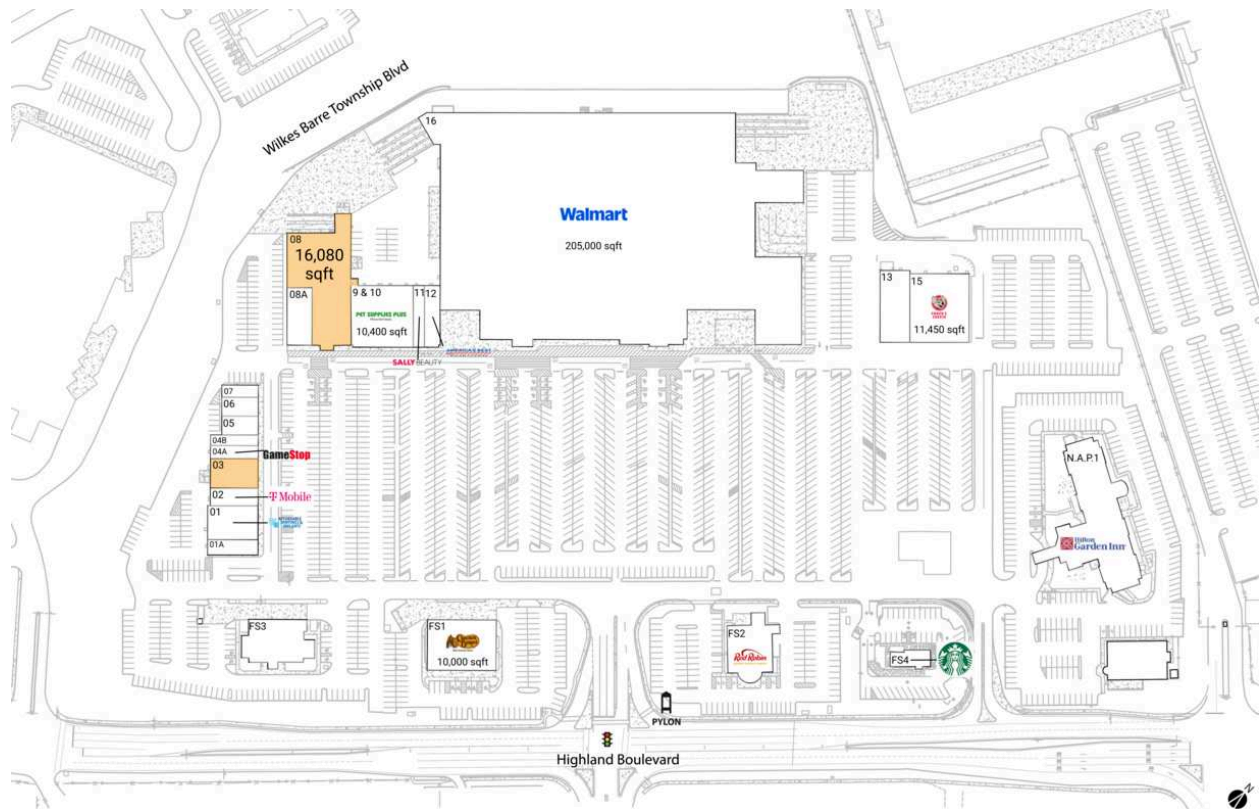

# Wilkes-Barre Township Marketplace

FS1 Cracker Barrel	10,000 SF	05 iNails	1,950 SF
FS2 Red Robin Gourmet Burgers	5,800 SF	06 Nello's Pizza	1,950 SF
FS3 Miller's Ale House	8,100 SF	07 Top Choice Tobacco	1,200 SF
FS4 Starbucks	1,840 SF	<b>08 AVAILABLE</b>	16,080 SF
N.A.P.1 Hilton Garden Inn		08A Flaming Crab Cajun Seafood	5,250 SF
01 Affordable Dentures & Implants	4,710 SF	9 & 10 Pet Supplies Plus	10,400 SF
01A Kinya Ramen Sushi Bar	2,310 SF	11 Sally Beauty Supply	2,000 SF
02 T-Mobile	2,400 SF	12 America's Best Contacts & Eyeglasses	2,800 SF
<b>03 AVAILABLE</b>	4,000 SF	13 Wine & Spirits	6,000 SF
04A GameStop	1,760 SF	15 Chuck E. Cheese's	11,450 SF
04B Supercuts	1,440 SF	16 Walmart	205,000 SF