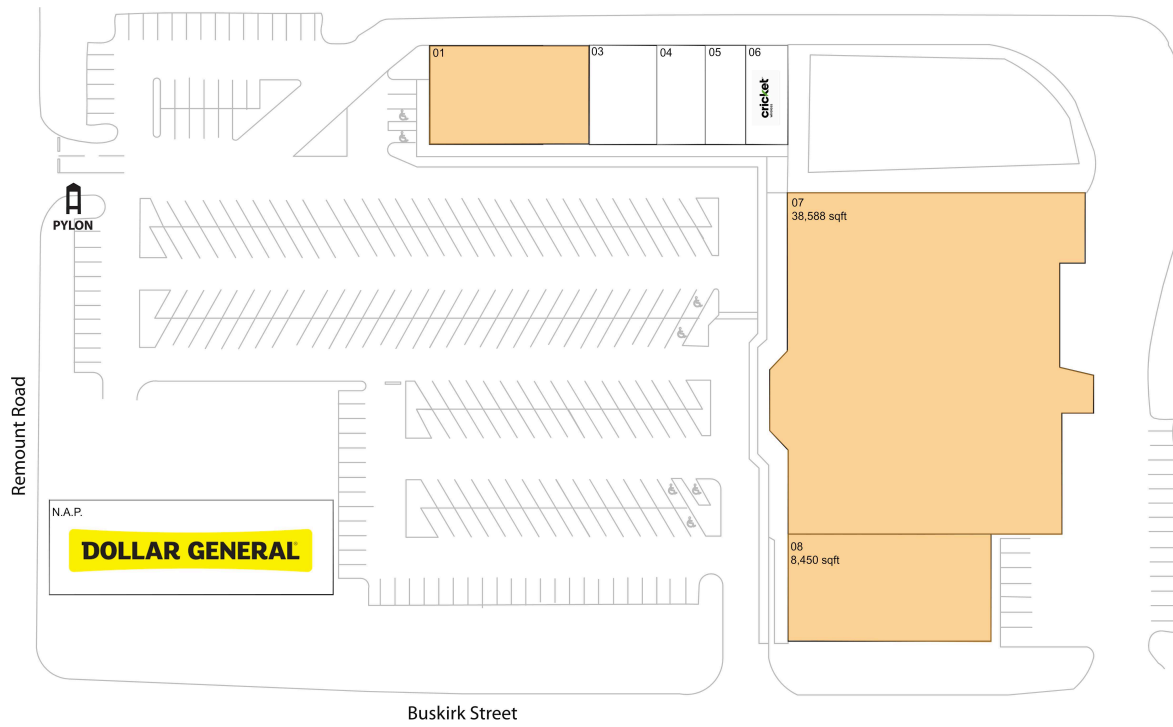

Remount Village Shopping Center

01 AVAILABLE	6,000 SF	03 All God's Children Childcare	2,400 SF
08 AVAILABLE	8,450 SF	04 First Impressions Barber & Beauty Lounge	1,800 SF
07 AVAILABLE	38,588 SF	05 China Wok	1,500 SF
N.A.P. Dollar General		06 Cricket	1,500 SF