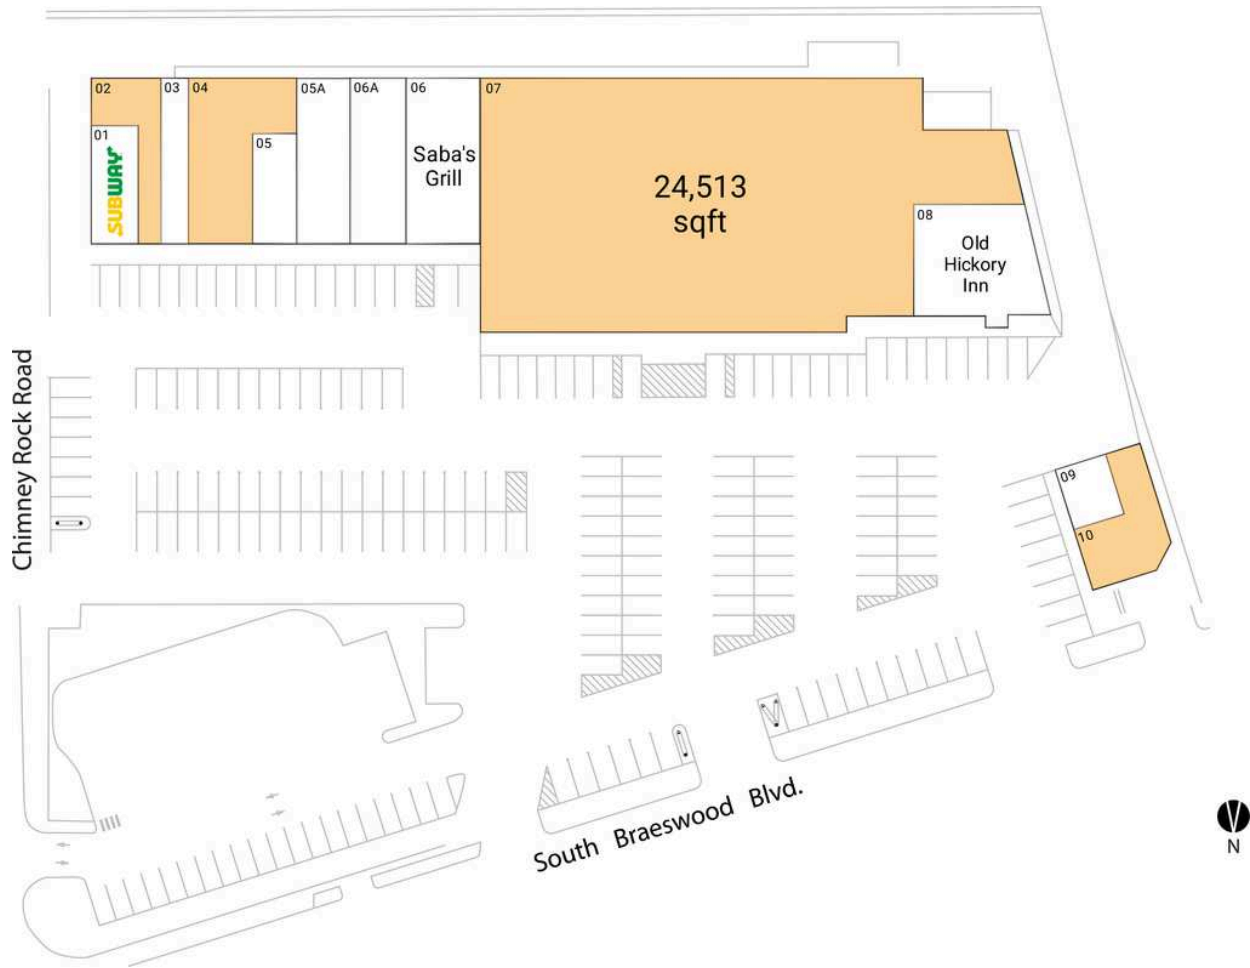

Braes Oaks Center

01 Subway	1,130 SF	06 Saba's Grill	2,420 SF
02 AVAILABLE	1,230 SF	06A Meyerland Family Dentistry	1,837 SF
03 Le Tailor	936 SF	07 AVAILABLE	24,513 SF
04 AVAILABLE	2,637 SF	08 Old Hickory Inn	2,884 SF
05 Sameeta's Spa & Salon	1,000 SF	09 Hub 92 Prints	653 SF
05A Miracle Nails	1,800 SF	10 AVAILABLE	1,527 SF