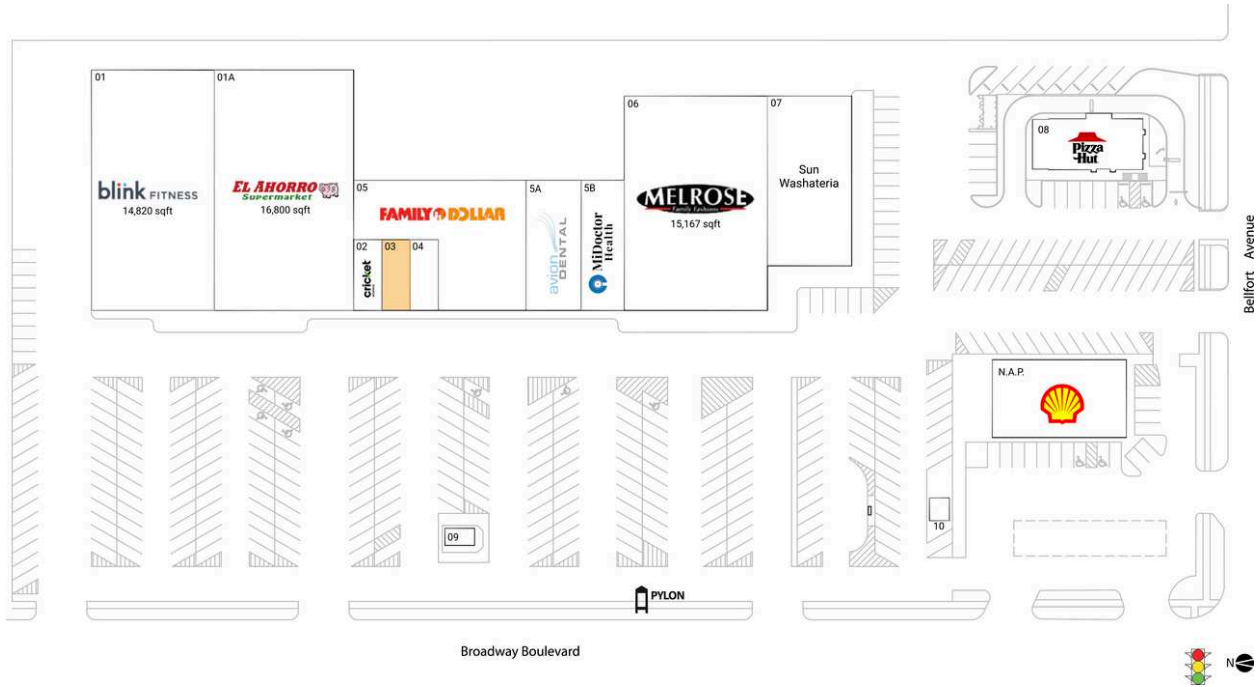

Broadway

N.A.P. Shell Gas Station		5A Avion Dental	3,600 SF
01 Blink Fitness	14,820 SF	5B Mi Doctor	2,864 SF
01A El Ahorro Supermarket	16,800 SF	06 Melrose	15,167 SF
02 Cricket	1,000 SF	07 Sun Washateria	7,189 SF
03 AVAILABLE	1,000 SF	08 Pizza Hut	2,825 SF
04 Charming Nails	1,000 SF	09 AMTEX Auto Insurance	252 SF
05 Family Dollar	8,200 SF	10 Watermill Express	225 SF