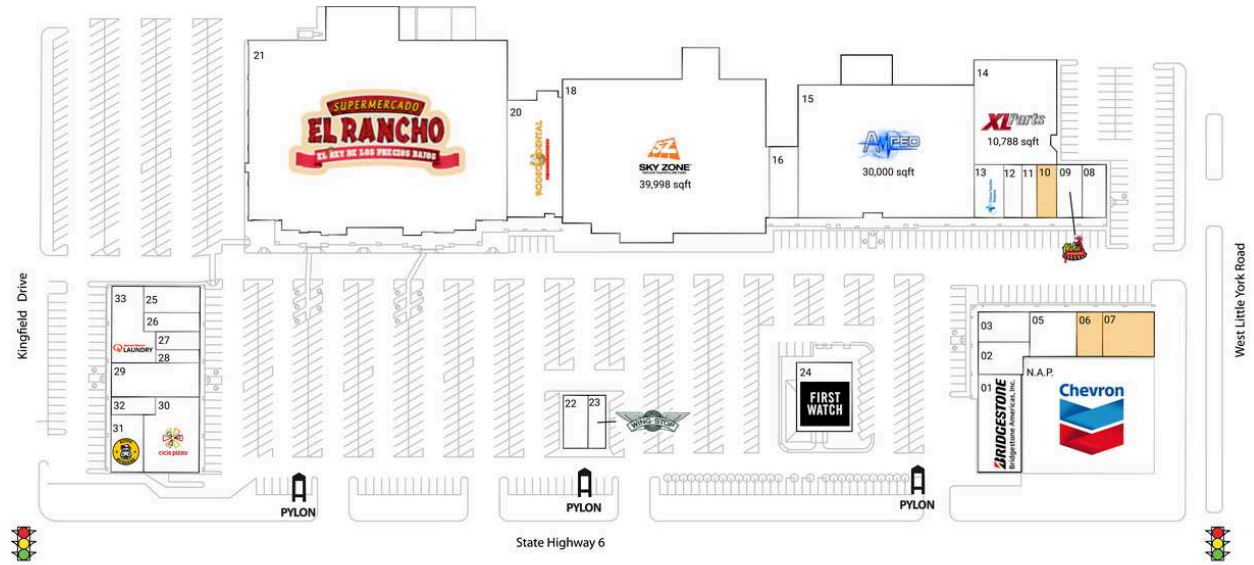

Hearthstone Corners

N.A.P. Chevron		15 Amped Fitness	30,000 SF
01 Bridgestone/Firestone	5,280 SF	16 Locomotion Early Learning Center	2,880 SF
02 Water Tree Hwy 6	2,000 SF	18 Sky Zone	39,998 SF
03 Nemo & Friends Aquariums	2,000 SF	20 Rodeo Dental and Orthodontics	8,640 SF
05 Allstate	1,973 SF	21 El Rancho	62,666 SF
06 AVAILABLE	1,654 SF	22 Brisket and Rice	1,680 SF
07 AVAILABLE	2,984 SF	23 Wingstop	1,200 SF
08 Postal 'N' Shipping Center	1,800 SF	24 First Watch	4,500 SF
09 Aloha Hawaiian BBQ Factory	1,790 SF	25 Fort Liquor	1,928 SF
10 AVAILABLE	1,200 SF	26 Hollywood Eyebrows	1,283 SF
11 Lan's Nails	1,185 SF	27 La Michoacana Los Primos	1,250 SF
12 Savvy's by Uwealth Acamedicare	1,200 SF	28 Elite Tax, Travel & Financial Services	754 SF
13 Clinica Familiar	1,770 SF	29 El Oceano Seafood	4,000 SF
14 XL Parts	10,788 SF	30 Cici's Pizza	4,900 SF

Hearthstone Corners

31 Hippo Burgers	2,100 SF	33 Speed Queen Laundry	3,750 SF
32 B&B Barbershop	994 SF		