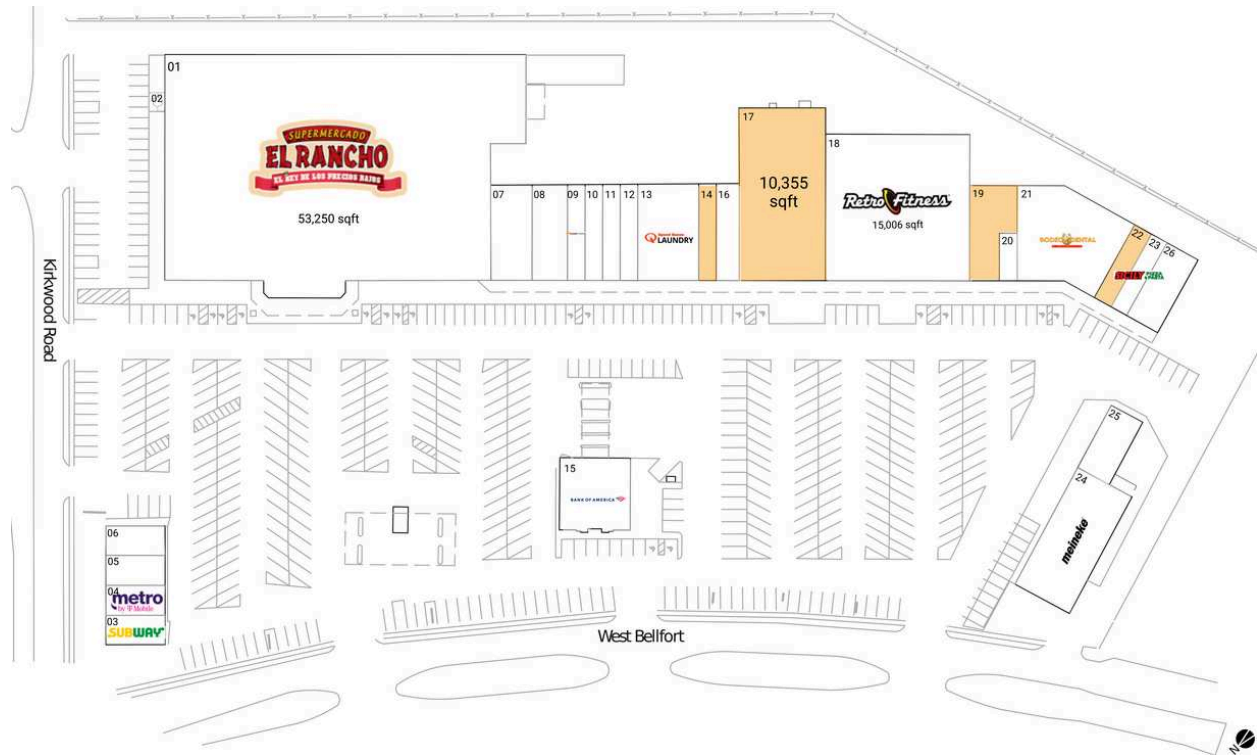

Keegan's Meadow

01 El Rancho	53,250 SF	14 AVAILABLE	1,200 SF
02 Watermill Express	198 SF	15 Bank of America	3,500 SF
03 Subway	1,237 SF	16 I Heart Boba	1,600 SF
04 Metro by T-Mobile	1,125 SF	17 AVAILABLE	10,355 SF
05 United Insurance and Services	1,125 SF	18 Retro Fitness	15,006 SF
06 Ace Cash Express	1,237 SF	19 AVAILABLE	2,600 SF
07 Avalon Liquor's	2,800 SF	20 Protect Insurance	600 SF
08 Keegan's Family Clinic	2,400 SF	21 Rodeo Dental and Orthodontics	6,500 SF
09 Boost Mobile	1,200 SF	22 AVAILABLE	1,206 SF
10 Le's Nails	1,200 SF	23 Sicily Pizza & Pasta	1,050 SF
11 Beauty Express	1,200 SF	24 Meineke	5,609 SF
12 Tonike Postal & Tax Services	1,200 SF	25 Muffler Shop	1,800 SF
13 Speed Queen Laundry	4,000 SF	26 Parkglen Animal Clinic, P.C.	2,100 SF