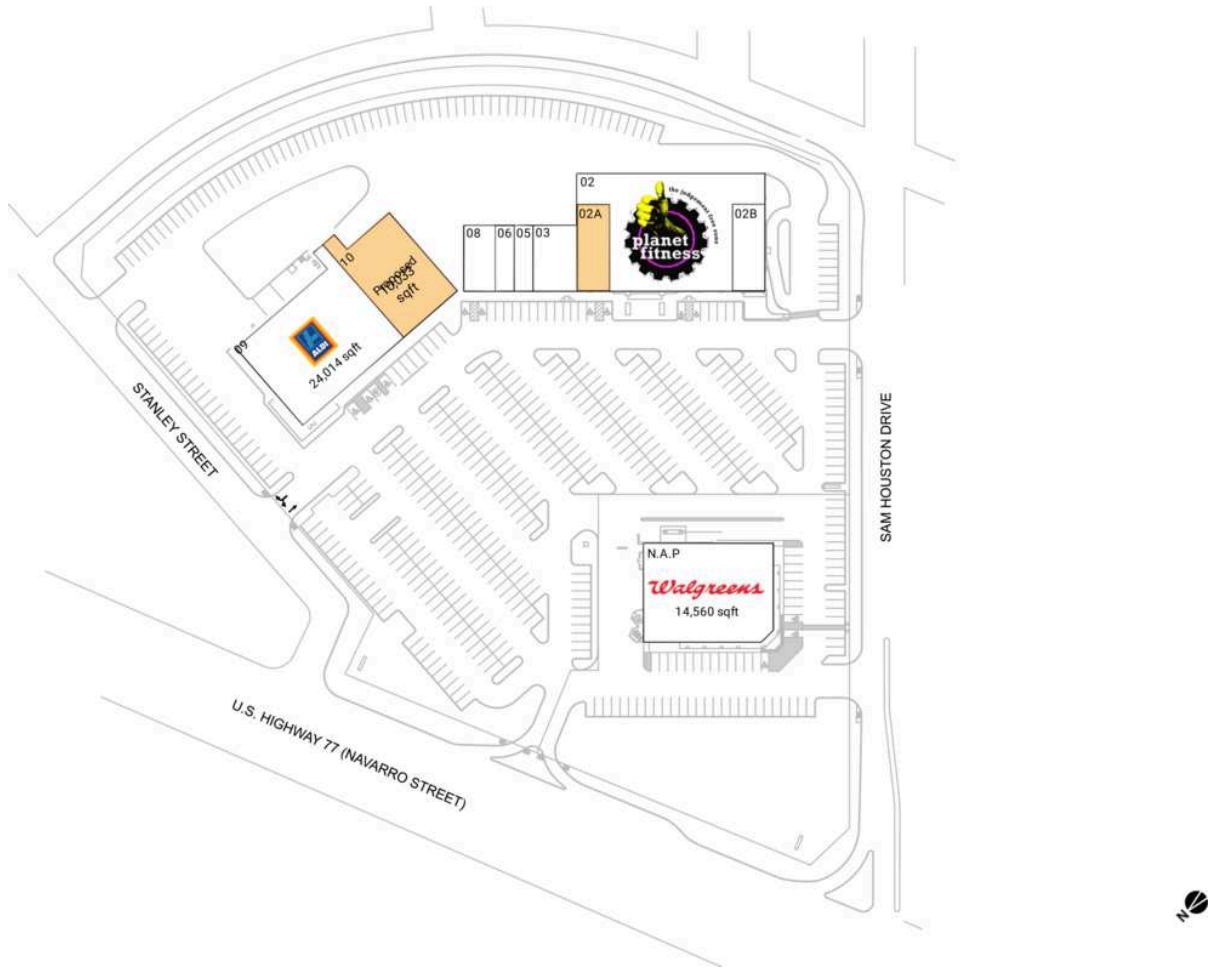

The Centre at Navarro

| | | | |
|---|-----------|---------------------------------------|-----------|
| Jason's Deli | | 3 Wingstop | 3,250 SF |
| Tanique Etcetera Boutique & Tanning Salon | | 05 Nutri Fuel Smoothies & Supplements | 1,400 SF |
| N.A.P Walgreens | 14,560 SF | 06 Supercuts | 1,400 SF |
| 02 Planet Fitness | 20,000 SF | 07 Rose Nail Spa | 1,000 SF |
| 02A AVAILABLE | 2,500 SF | 08 Rose Nail Spa | 2,350 SF |
| 02B Hawaii Poke | 2,500 SF | 09 ALDI | 24,014 SF |
| 03 Wingstop | 3,250 SF | 10 AVAILABLE | 10,033 SF |