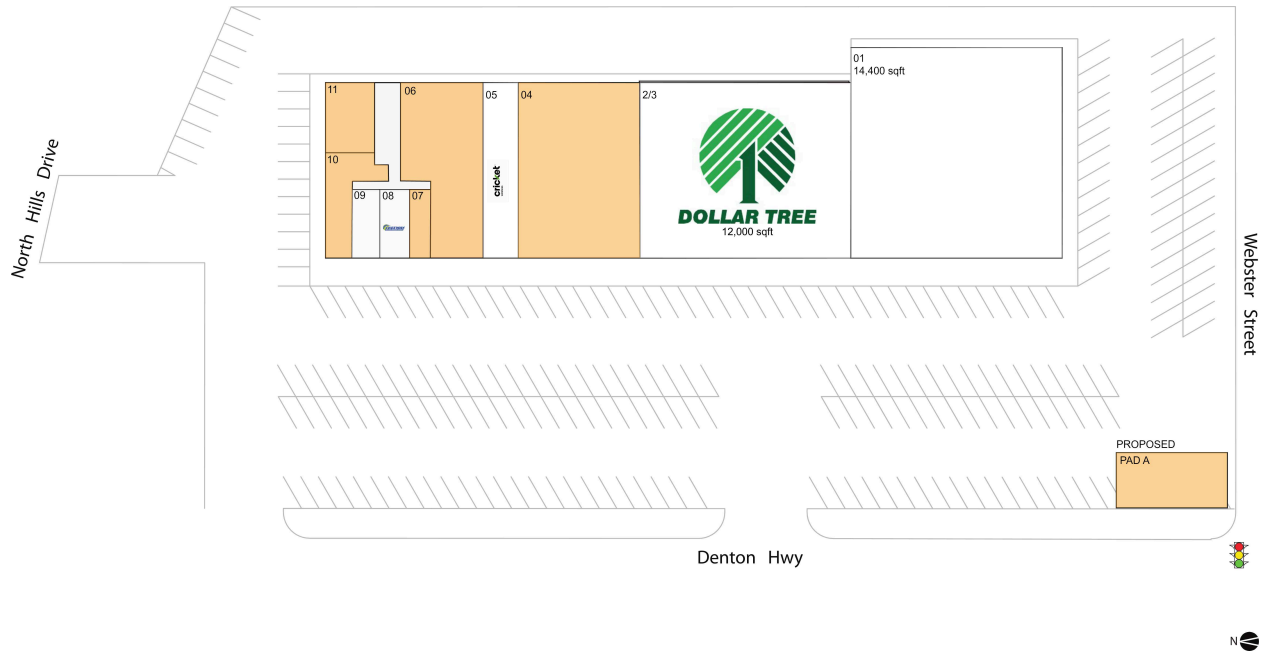

North Hills Village

PAD A AVAILABLE		01 Texas Bingo	14,400 SF
07 AVAILABLE	480 SF	2/3 Dollar Tree	12,000 SF
11 AVAILABLE	1,200 SF	05 Cricket	2,000 SF
10 AVAILABLE	1,267 SF	08 Freeway Insurance	680 SF
06 AVAILABLE	3,672 SF	09 North Hills Barber	600 SF
04 AVAILABLE	7,000 SF		