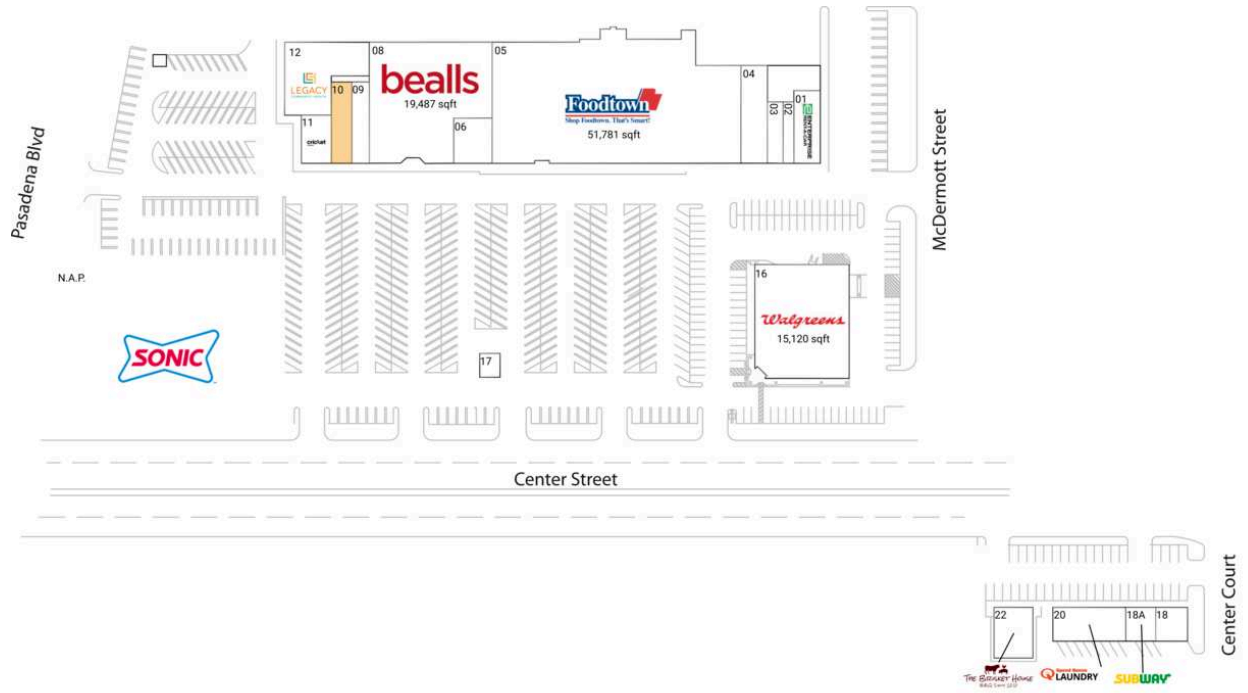

# Parktown

N.A.P. SONIC		11 Cricket	1,975 SF
01 Enterprise-Rent-A-Car	2,612 SF	12 Legacy Community Health	6,688 SF
02 Liberty Tax	611 SF	15 Watermill Express	225 SF
03 S-K Liquor	1,133 SF	16 Walgreens	15,120 SF
04 Deals and Steals	3,360 SF	17 Tobacco Stop	672 SF
05 Food Town	51,781 SF	18 TitleMax	1,200 SF
06 Lana Fillman & Co	1,230 SF	18A Subway	1,200 SF
08 Bealls	19,487 SF	20 Speed Queen Laundry	3,985 SF
09 Nails 4 U	2,000 SF	22 The Brisket House	2,760 SF
<b>10 AVAILABLE</b>	<b>2,407 SF</b>		