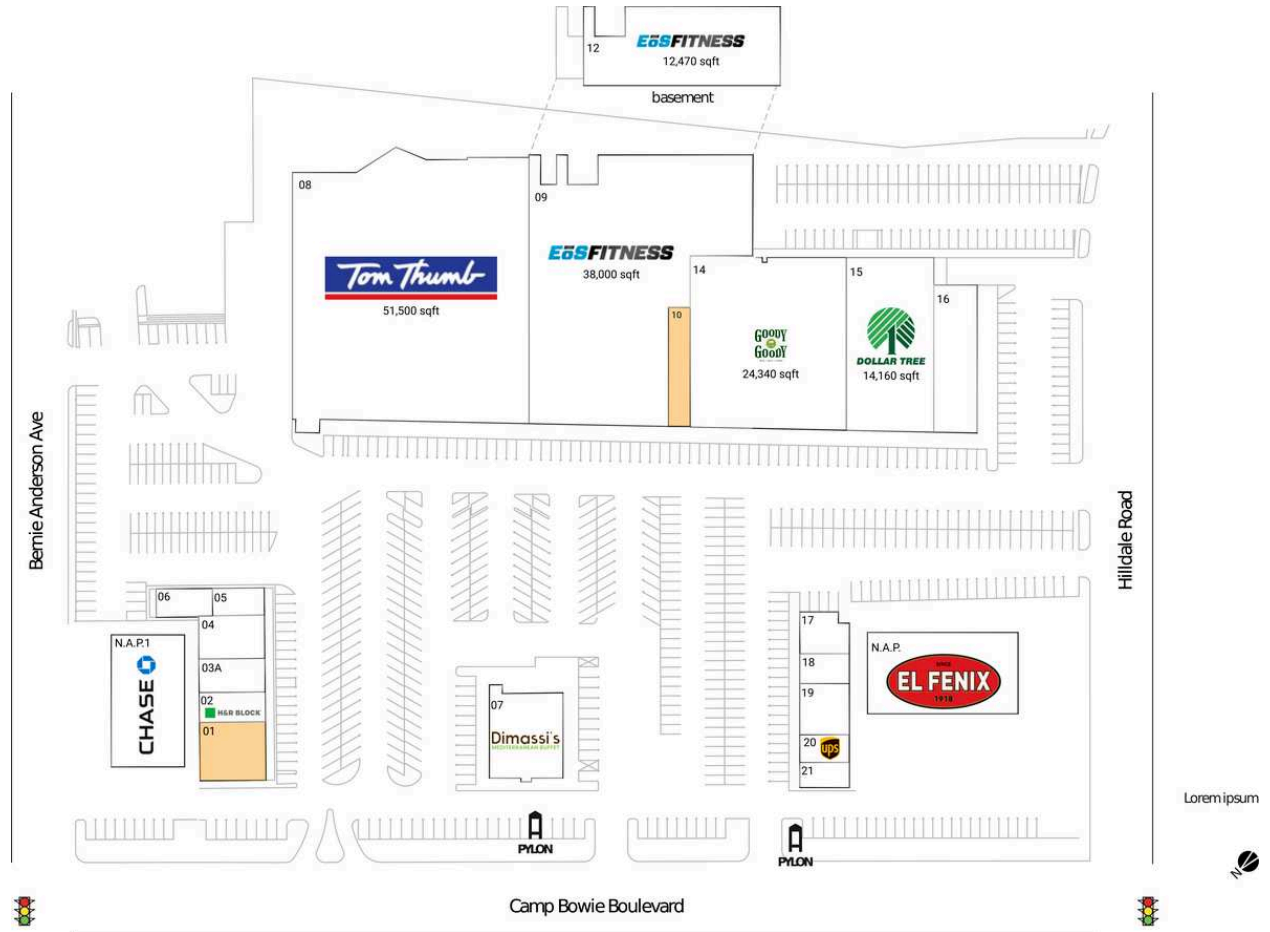

# Ridglea Plaza

N.A.P. El Fenix Restaurant		<b>10 AVAILABLE</b>	2,130 SF
N.A.P.1 Chase		12 EoS Fitness	12,470 SF
<b>01 AVAILABLE</b>	3,208 SF	14 Goody Goody	24,340 SF
02 H&R Block	1,640 SF	15 Dollar Tree	14,160 SF
03A Miracle-Ear	932 SF	16 Sakura Sushi and Asian Cuisine	5,117 SF
04 Nail Time & Spa	3,000 SF	17 Feminine Fashions	1,425 SF
05 Ridglea Cuts and Co.	820 SF	18 Stylish Eyebrow Salon	1,125 SF
06 Comet Cleaners	1,250 SF	19 Ridglea Watch and Jewelry	3,375 SF
07 Dimassi's Mediterranean Buffet	4,973 SF	20 The UPS Store	1,144 SF
08 Tom Thumb	51,500 SF	21 Duck Donuts	1,035 SF
09 EoS Fitness	38,000 SF		