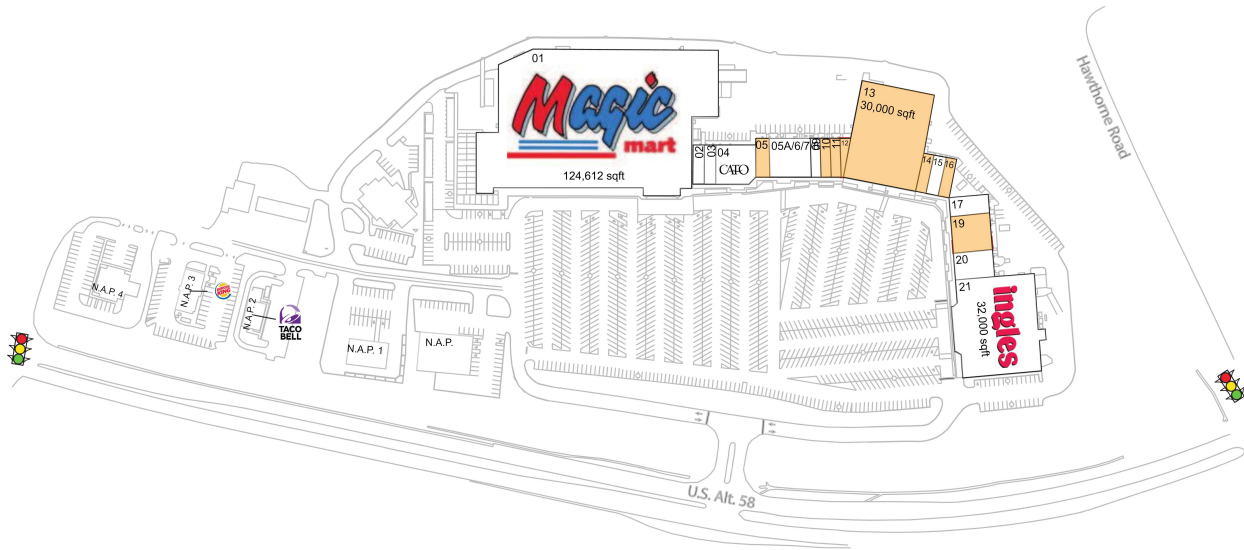

VA-KY Regional S.C.

10 AVAILABLE	1,200 SF	N.A.P. 4 New People's Bank	
11 AVAILABLE	1,200 SF	01 Magic Mart	124,612 SF
16 AVAILABLE	1,600 SF	02 Check into Cash	1,600 SF
12 AVAILABLE	1,840 SF	03 Treasure Chest	2,400 SF
14 AVAILABLE	2,000 SF	04 Cato	6,125 SF
05 AVAILABLE	2,800 SF	05A/6/7/8 Dept. of Veteran Affairs	6,113 SF
19 AVAILABLE	6,400 SF	09 Little Caesars Pizza	1,903 SF
13 AVAILABLE	30,000 SF	15 ABC Store	2,013 SF
N.A.P. N.A.P.		17 Belcher Insurance Agency	1,600 SF
N.A.P. 1 N.A.P.		20 Fish Tales	5,600 SF
N.A.P. 2 Taco Bell		21 Ingles Markets	32,000 SF
N.A.P. 3 Burger King			