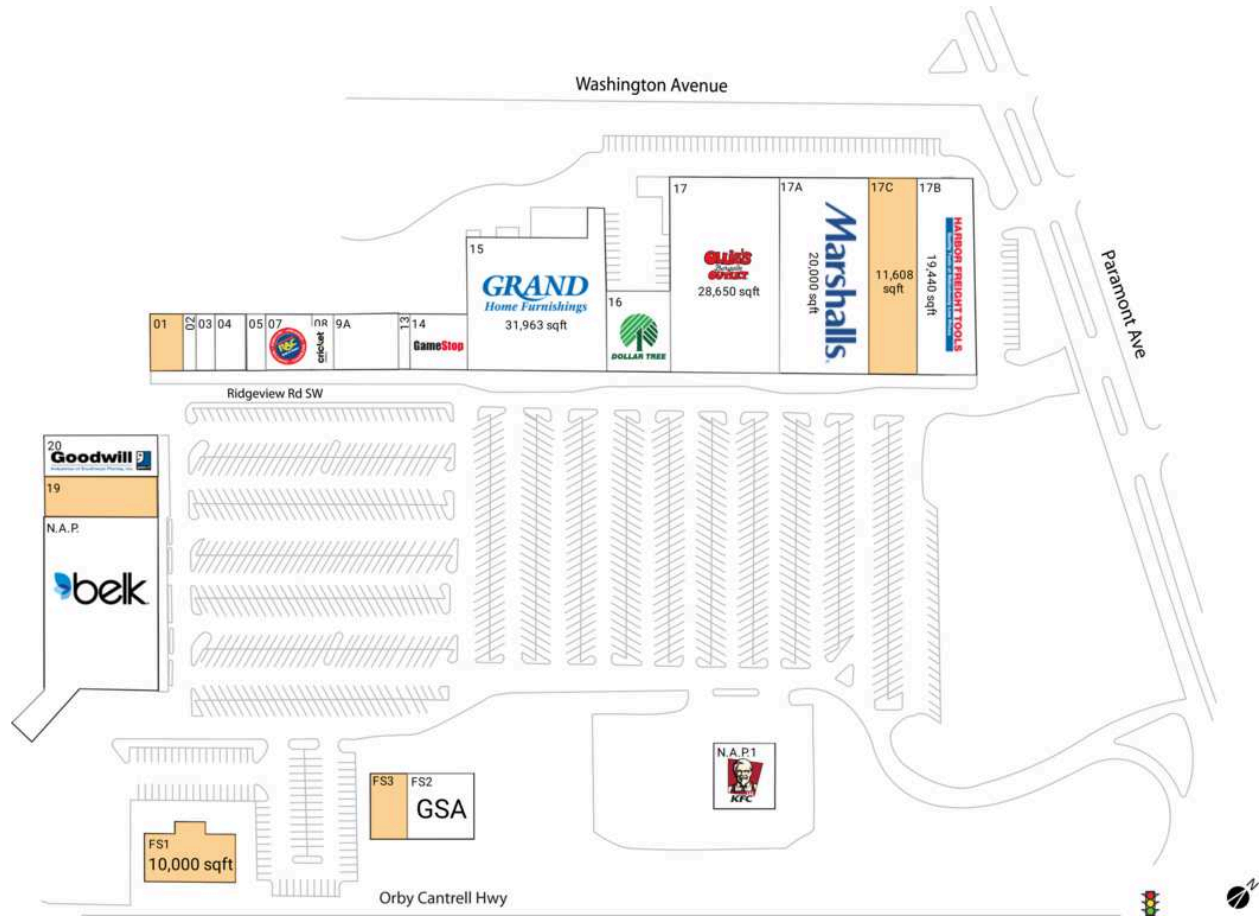

Ridgeview Centre

FS1 AVAILABLE	10,000 SF	9A Stepz	6,300 SF
FS2 GSA	6,620 SF	13 Wise Tobacco & Vape	1,050 SF
FS3 AVAILABLE	4,090 SF	14 GameStop	3,150 SF
N.A.P. Belk		15 Grand Home Furnishings	31,963 SF
N.A.P.1 KFC		16 Dollar Tree	9,000 SF
01 AVAILABLE	3,010 SF	17 Ollie's Bargain Outlet	28,650 SF
02 Soft Petals	1,190 SF	17A Marshalls	20,000 SF
03 Tech Wise	1,750 SF	17B Harbor Freight Tools	19,440 SF
04 Monterey Mexican Restaurant	2,800 SF	17C AVAILABLE	11,608 SF
05 Cavalier Comics	1,750 SF	19 AVAILABLE	7,500 SF
07 Rent-A-Center	4,340 SF	20 Goodwill	7,500 SF
08 Cricket	1,750 SF		