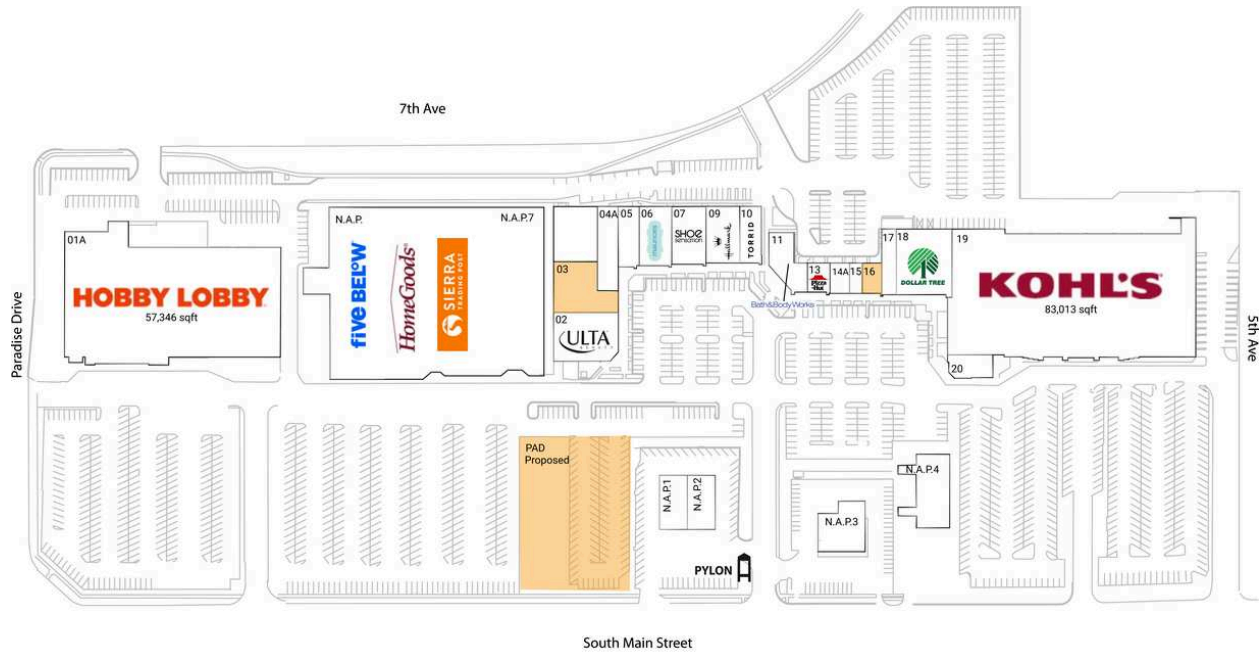

# Paradise Pavilion

N.A.P. Five Below		06 Maurices	5,058 SF
N.A.P.1 N.A.P.		07 Shoe Sensation	5,407 SF
N.A.P.2 N.A.P.		09 Hallmark	5,206 SF
N.A.P.3 Mutual Bank		10 Torrid	3,276 SF
N.A.P.4 Medical		11 Bath & Body Works	3,927 SF
N.A.P.5 HomeGoods		13 Pizza Hut	1,630 SF
N.A.P.6 Sierra Trading Post		14A Sally Beauty Supply	1,672 SF
N.A.P.7 Occupied		15 Claire's	1,045 SF
<b>PAD AVAILABLE</b>		<b>16 AVAILABLE</b>	1,554 SF
01A Hobby Lobby	57,346 SF	17 Modern Nails	2,483 SF
02 Ulta Beauty	7,985 SF	18 Dollar Tree	9,055 SF
<b>03 AVAILABLE</b>	7,655 SF	19 Kohl's	83,013 SF
04A West Bend Axe	2,560 SF	20 The Chocolate Factory	1,613 SF
05 WW Studio	2,945 SF		