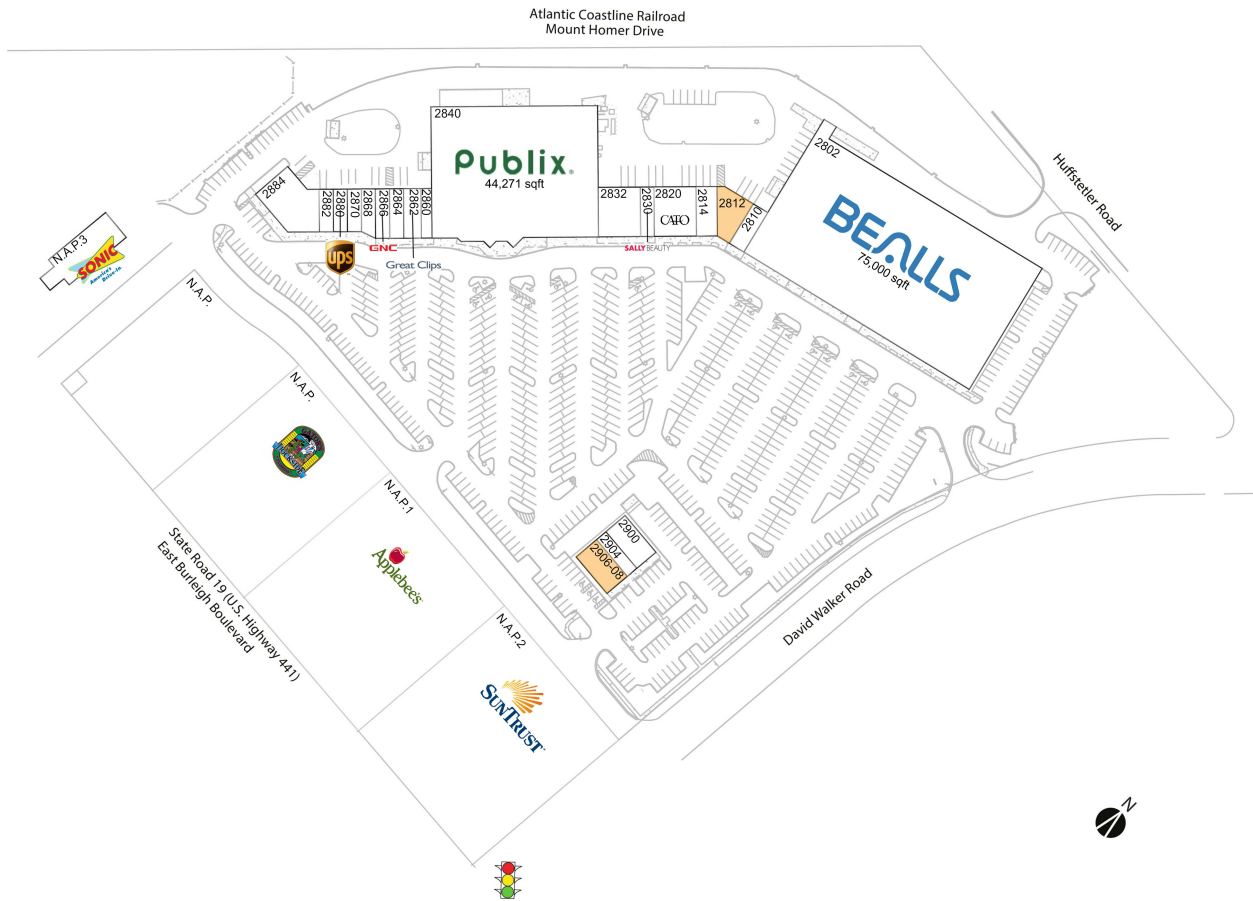

Eustis Village

2906-08 AVAILABLE	2,345 SF	2840 Publix	44,271 SF
2812 AVAILABLE	2,544 SF	2860 Nail Salon	1,050 SF
N.A.P. Gator's Dockside		2862 Great Clips	1,750 SF
N.A.P.1 Applebee's		2864 Gloria Hahn State Farm Agency	1,400 SF
N.A.P.2 SunTrust Bank		2866 GNC	1,400 SF
N.A.P.3 SONIC		2868 Wild Birds Unlimited	1,300 SF
2802 Bealls	75,000 SF	2870 China King	1,200 SF
2810 Mirror Mirror	1,560 SF	2880 The UPS Store	1,200 SF
2814 Martial Arts World	2,100 SF	2882 iDoc	1,200 SF
2820 Cato	4,200 SF	2884 Crispers	5,230 SF
2830 Sally Beauty Supply	1,365 SF	2900 Orthodontic Centers of Florida	2,412 SF
2832 Ellen's Hallmark	4,200 SF	2904 Advance Hearing Centers of America	1,200 SF