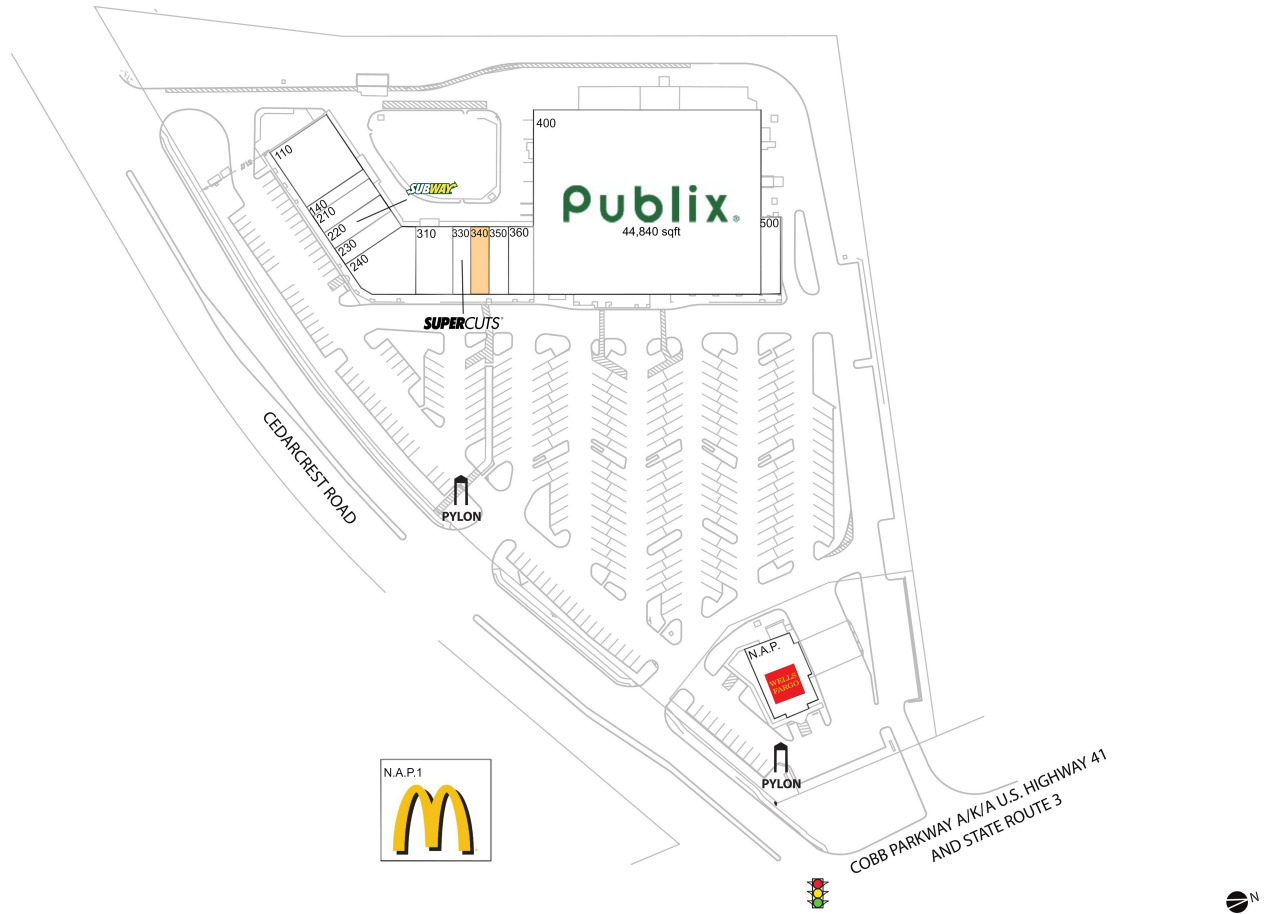

Governors Towne Square

340 AVAILABLE	1,400 SF	240 Vintage Liquors	4,018 SF
N.A.P. Wells Fargo		310 Pacific Spice	2,800 SF
N.A.P.1 McDonald's		330 Supercuts	1,400 SF
110 La Parrilla	4,800 SF	350 Ex-cetera Boutique	1,400 SF
140 Ivory Thread	800 SF	360 Nikki Nails	1,400 SF
210 Nutrishop	1,400 SF	400 Publix	44,840 SF
220 Subway	1,400 SF	500 Pro Cleaners	1,600 SF
230 Goodwill	1,400 SF		