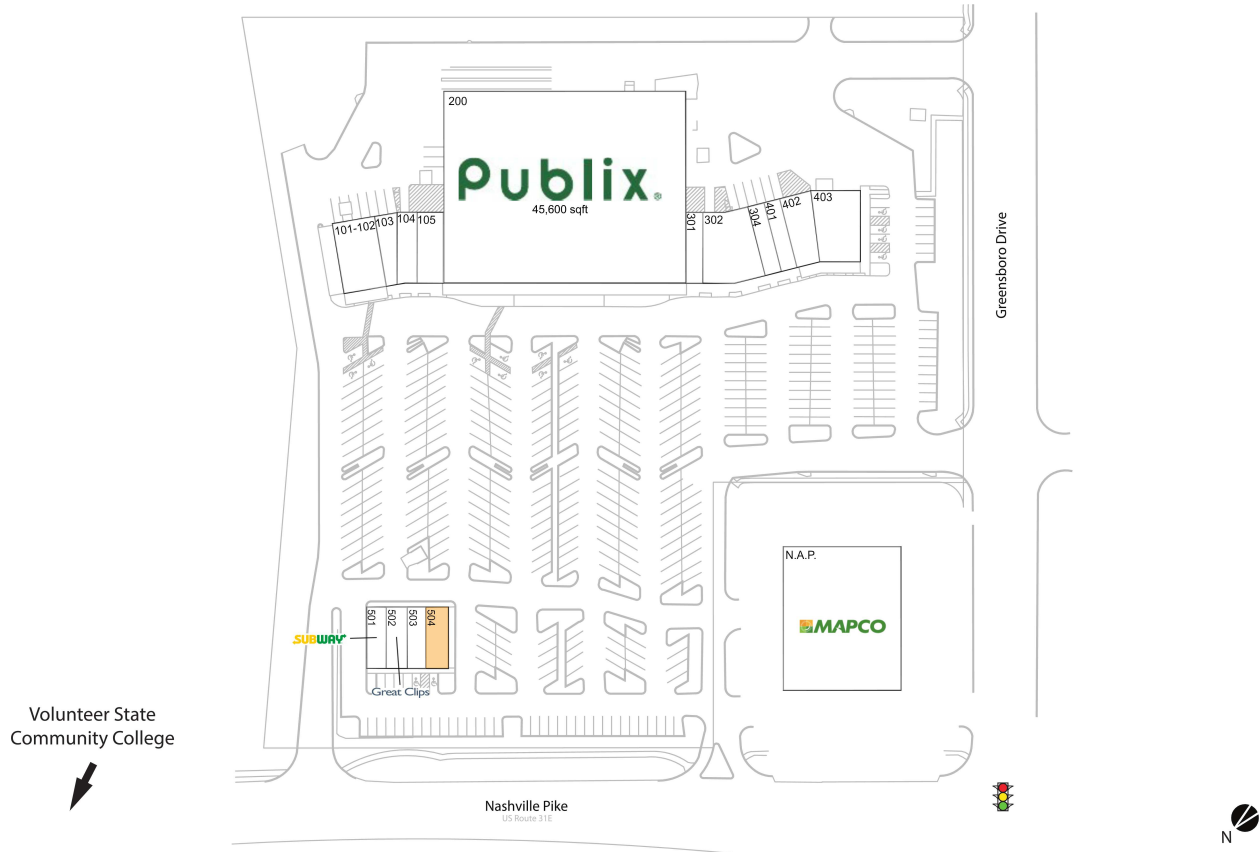

Greensboro Village

Volunteer State
Community College

| | | | |
|---------------------------------------|-----------|------------------------------|----------|
| 504 AVAILABLE | 1,200 SF | 302 HighPoint Health Systems | 3,404 SF |
| N.A.P. Mapco | | 304 Farm Bureau Insurance | 1,400 SF |
| 101-102 El Cantarito Mexican Restoran | 2,800 SF | 401 American Nails | 1,400 SF |
| 103 All-Star Personnel, Inc | 1,590 SF | 402 Edward Jones | 1,701 SF |
| 104 #1 Chinese Restaurant | 1,256 SF | 403 Painturo's | 3,102 SF |
| 105 David McKenzie Jewelers | 1,750 SF | 501 Subway | 1,500 SF |
| 200 Publix | 45,600 SF | 502 Great Clips | 900 SF |
| 301 SuperSlow Zone | 1,400 SF | 503 Textbook Brokers | 1,200 SF |