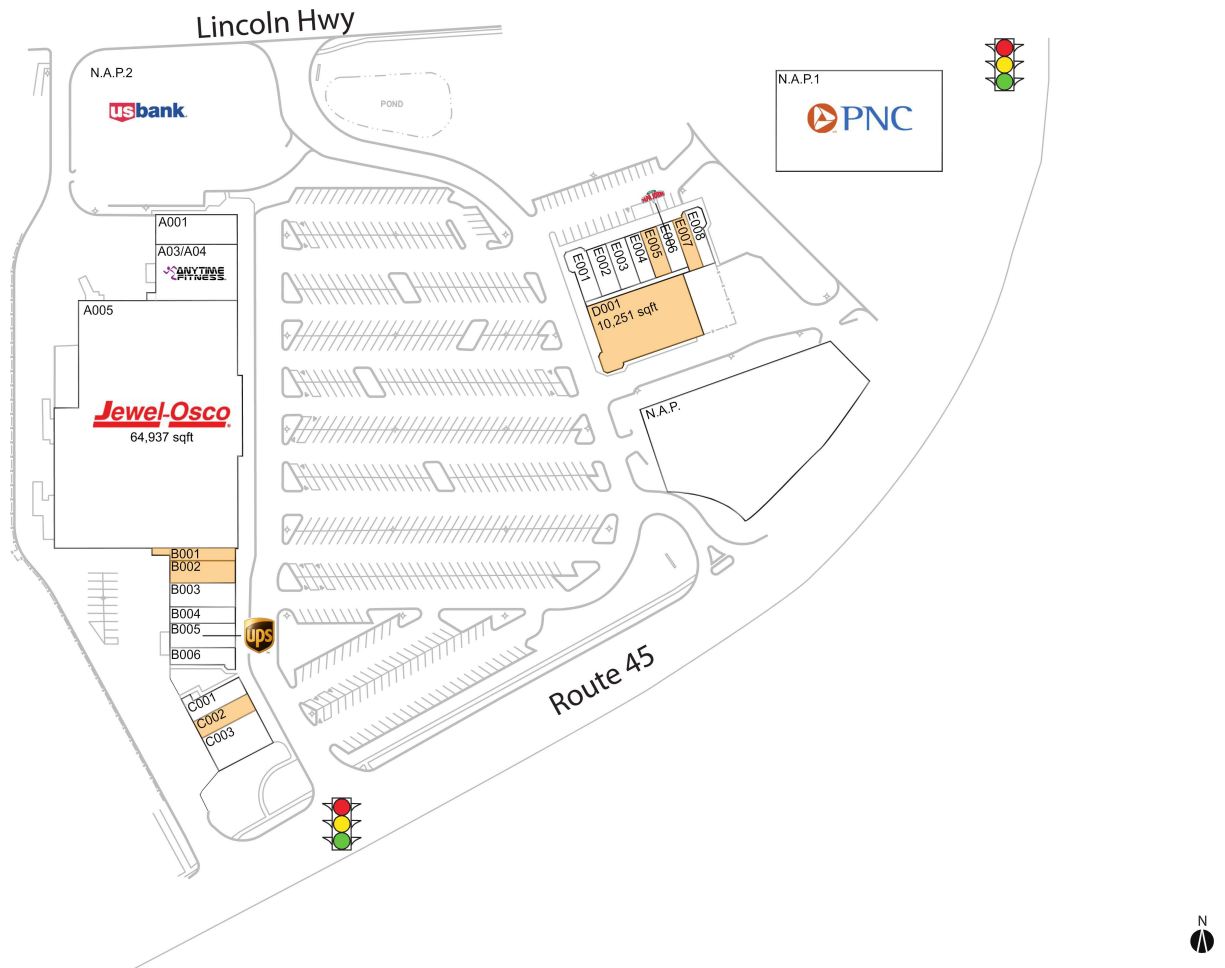

Frankfort Crossing Shopping Center

E007 AVAILABLE	1,168 SF	B006 Rosie's Gyros	1,671 SF
E005 AVAILABLE	1,255 SF	C001 Bar Nails	1,700 SF
B001 AVAILABLE	1,320 SF	C003 Dance Company	3,400 SF
C002 AVAILABLE	1,700 SF	E001 Fannie May Candies	1,316 SF
B002 AVAILABLE	2,202 SF	E002 Flower Cottage	1,500 SF
D001 AVAILABLE	10,251 SF	E003 Brown's Chicken and Pasta	1,500 SF
A001 Baird & Warner	3,646 SF	E004 Campus Cleaners	1,200 SF
A005 Jewel-Osco	64,937 SF	E006 Papa John's	1,255 SF
A03/A04 Anytime Fitness	6,956 SF	E008 Men's Cuts Plus	1,195 SF
B003 Advanced Family Dental	2,362 SF	N.A.P. Advocate Medical Group	
B004 Anthony Daniel Salon	1,600 SF	N.A.P.1 PNC Bank	
B005 The UPS Store	2,400 SF	N.A.P.2 US Bank	