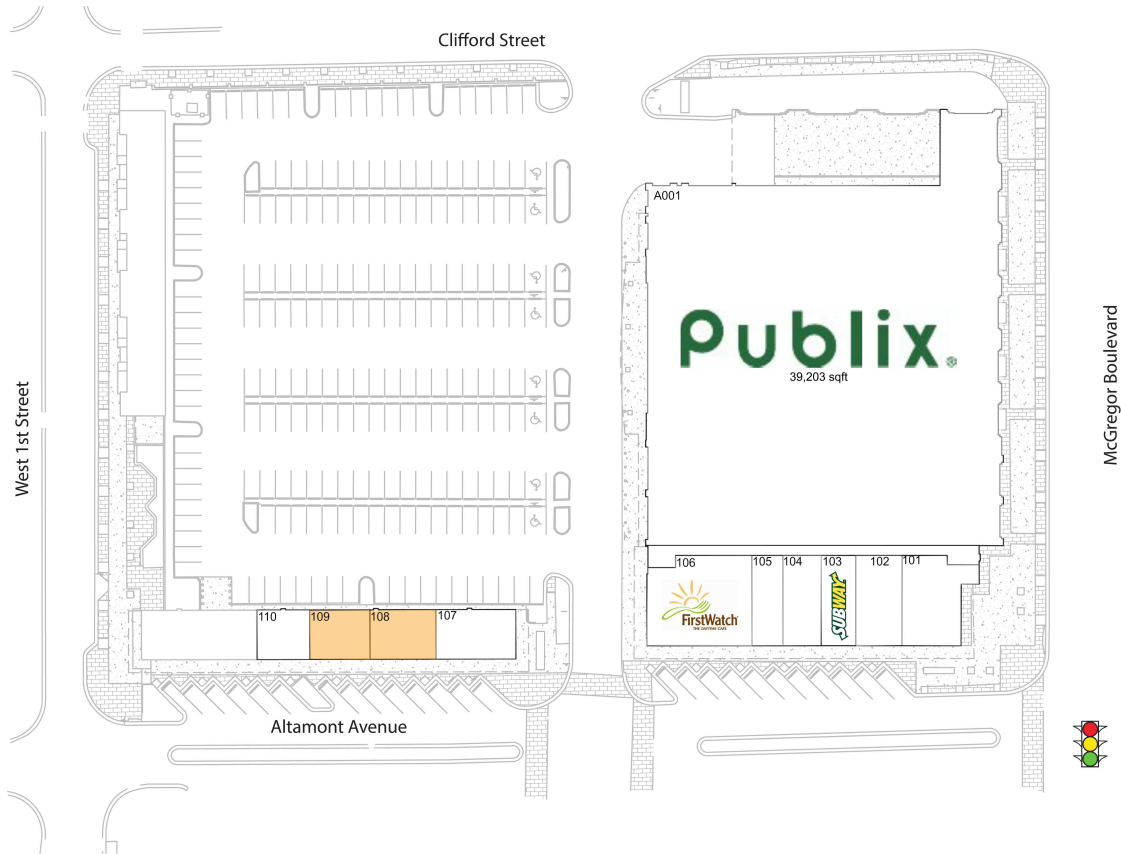

First Street Village

109 AVAILABLE	1,271 SF	104 Scene 826 Hair Studio	1,147 SF
108 AVAILABLE	1,487 SF	105 Wholistic Motus, Inc.	924 SF
A001 Publix	39,203 SF	106 First Watch	3,265 SF
101 Custom Fitness of Fort Myers	1,951 SF	107 First Street Liquor	1,491 SF
102 China Express	1,624 SF	110 House of Jewelry and Time	1,416 SF
103 Subway	1,147 SF		