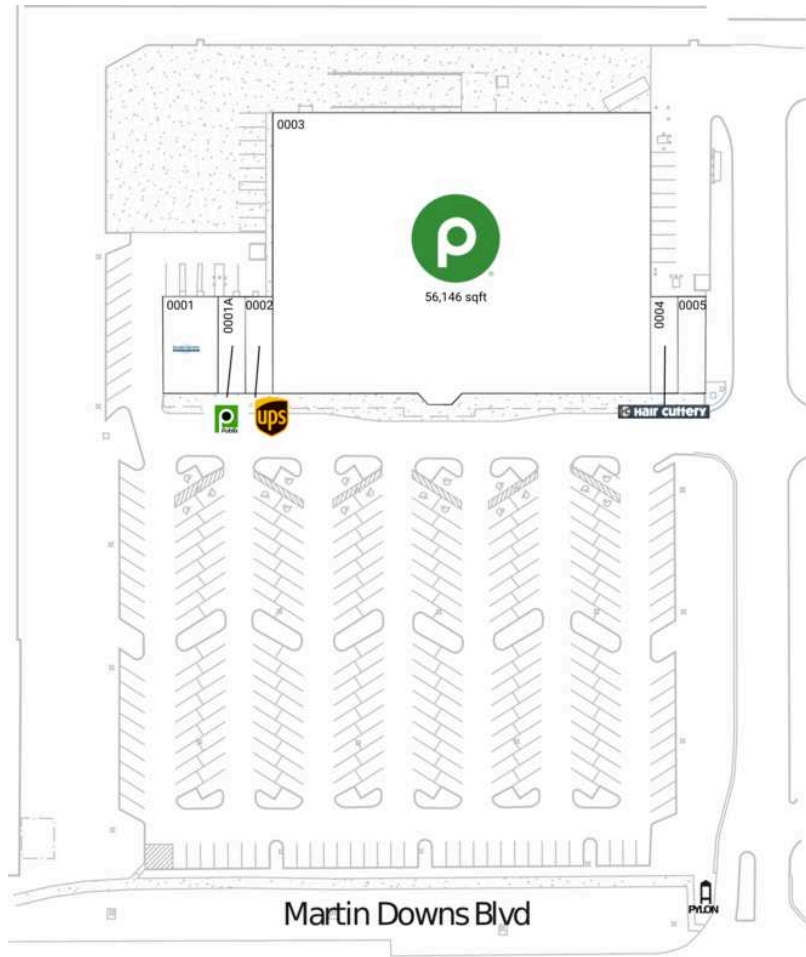

Martin Downs Town Center

0001 Hand & Stone Massage & Facial Spa	2,800 SF	0003 Publix	56,146 SF
0001A Publix Liquor	1,400 SF	0004 Hair Cuttery	1,400 SF
0002 The UPS Store	1,400 SF	0005 Noire the Nails Bar USA	1,400 SF