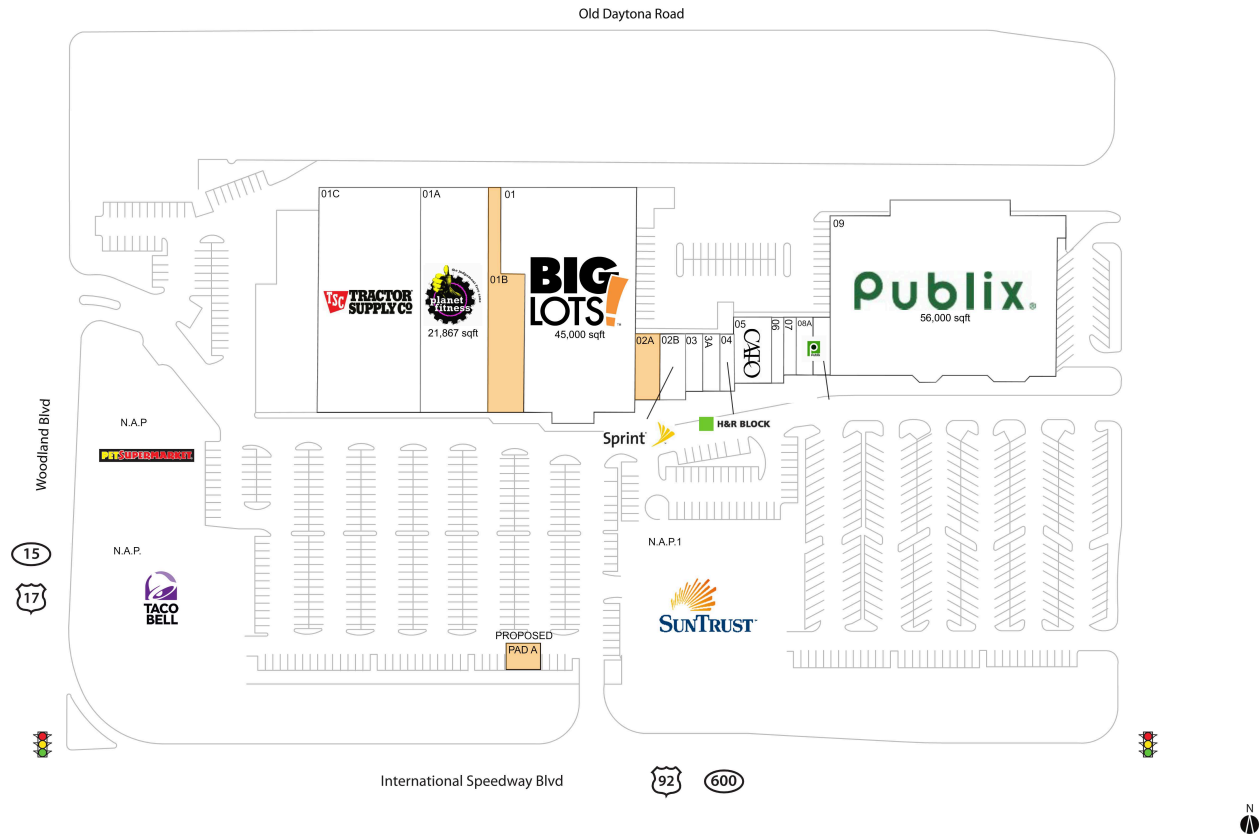

# Northgate Shopping Center

<b>PAD A AVAILABLE</b>		03 Coast Dental	1,957 SF
<b>02A AVAILABLE</b>	2,035 SF	3A China King	1,470 SF
<b>01B AVAILABLE</b>	8,334 SF	04 H&R Block	1,400 SF
N.A.P. Pet Supermarket		05 Cato	3,600 SF
N.A.P. Taco Bell		06 Nail Salon	1,200 SF
N.A.P.1 SunTrust Bank		07 Hair Cuttery	1,050 SF
01 Big Lots	45,000 SF	08A Publix Liquor	1,400 SF
01A Planet Fitness	21,867 SF	08B GNC	1,400 SF
01C Tractor Supply Company	33,281 SF	09 Publix	56,000 SF
02B Sprint	2,060 SF		