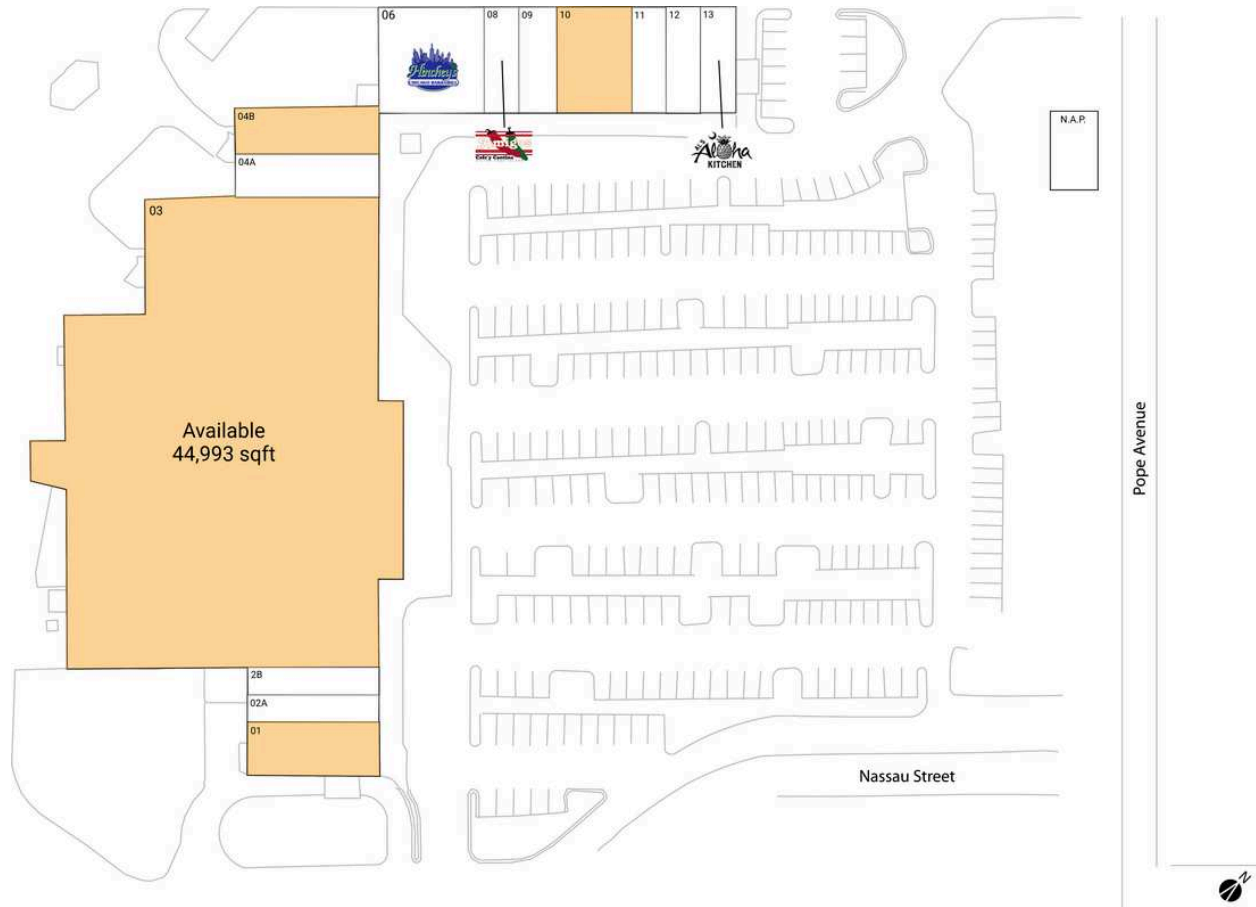

Circle Center

N.A.P. Circle Center		06 Hinchey's Chicago Bar & Grill	3,600 SF
01 AVAILABLE	2,160 SF	08 Amigos Cafe y Cantina	1,200 SF
02A Stoner's Pizza Joint	660 SF	09 Southern Coney & Breakfast	1,200 SF
2B Forest Beach Bikes	1,500 SF	10 AVAILABLE	2,400 SF
03 AVAILABLE	44,993 SF	11 Golden Nails & Spa	1,200 SF
04A Island Liquors	2,000 SF	12 The Clothes Press	1,200 SF
04B AVAILABLE	2,000 SF	13 Al's Aloha Kitchen	1,200 SF