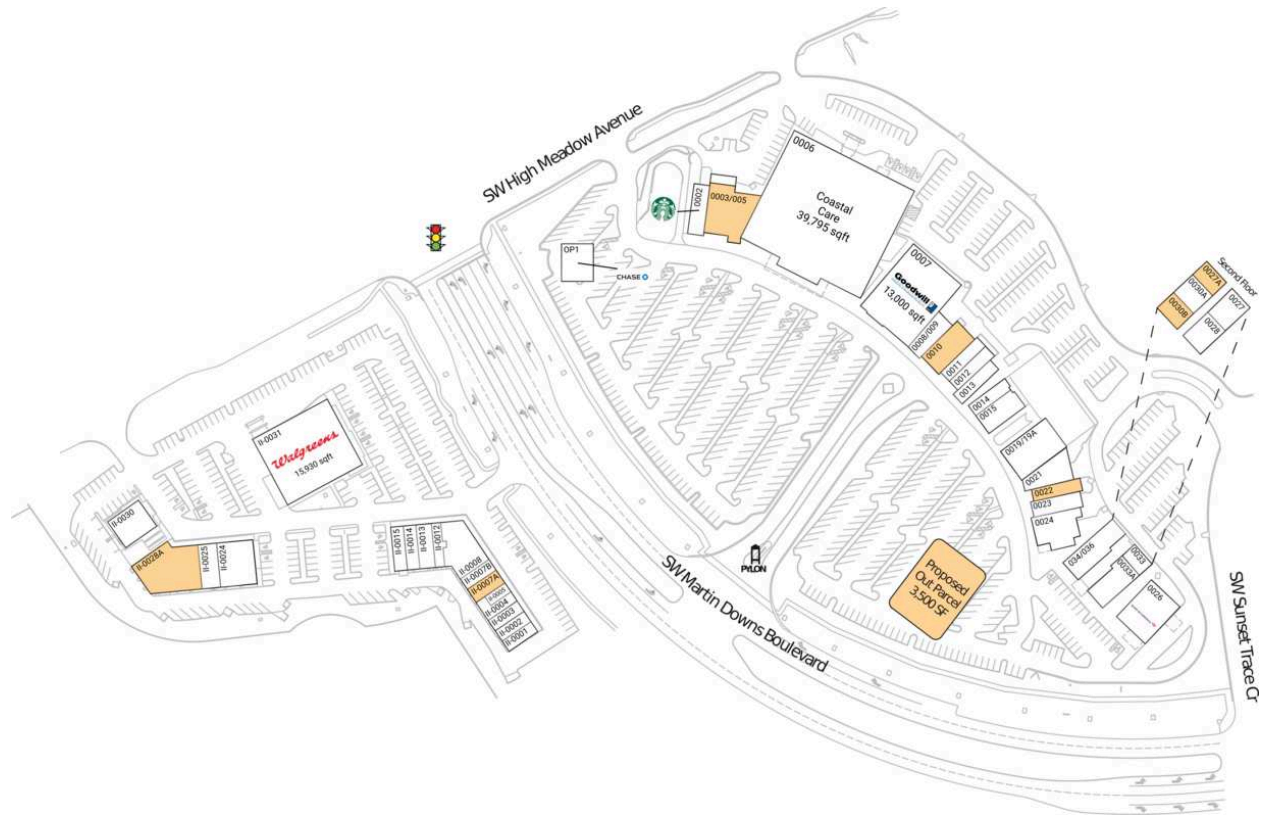

Martin Downs Village Center

II-0001 Palm City Hometown Cleaners	1,100 SF	II-0028A AVAILABLE	6,118 SF
II-0002 Big Apple Pizza	1,100 SF	II-0030 Martin County Tax Collector	3,000 SF
II-0003 Haus of Halcyon	1,100 SF	II-0031 Walgreens	15,930 SF
II-0004 VIP Nail Salon	1,400 SF	OP1 Chase	1 SF
II-0005 H&R Block	510 SF	0002 Starbucks	2,084 SF
II-0007A AVAILABLE	1,388 SF	0003/005 AVAILABLE	5,258 SF
II-0007B T-Mobile	1,115 SF	0006 Coastal Care	39,795 SF
II-0008 Mayas Grill	4,308 SF	0007 Goodwill	13,000 SF
II-0012 Brittney Whelihan Irwin APRN	1,113 SF	0008/009 Palm City Nails	2,336 SF
II-0013 Madigan Family Health Center	1,750 SF	0010 AVAILABLE	3,200 SF
II-0014 Tropical Smoothie Cafe	1,400 SF	0011 USA Wireless	1,600 SF
II-0015 Pinch-A-Penny	1,400 SF	0012 China Garden	1,600 SF
II-0024 Aunt G's Rotisserie	2,500 SF	0013 Reuben's Deli	1,600 SF
II-0025 Palm City Crossfit	3,705 SF	0014 Village Spa	1,200 SF

Martin Downs Village Center

0015 Brick Oven Pizza Company	2,224 SF	0027A AVAILABLE	2,446 SF
0019/19A Palm City Social	4,400 SF	0028 Elizabeth Otero, MD Allergy & Asthma	1,467 SF
0021 Harper's Pub	2,828 SF	0030A Philosophical Frameworks	500 SF
0022 AVAILABLE	1,600 SF	0030B AVAILABLE	1,138 SF
0023 Bessey Creek Dental Care	2,000 SF	0033 Pediatric Specialists of America	1,130 SF
0024 Palm City Grill	3,300 SF	0033A Palm Beach County Firefighters Health Clinic	2,742 SF
0026 Bank of America	5,842 SF	034/036 Better Homes and Gardens	3,752 SF
0027 Foley Management Group	2,418 SF		