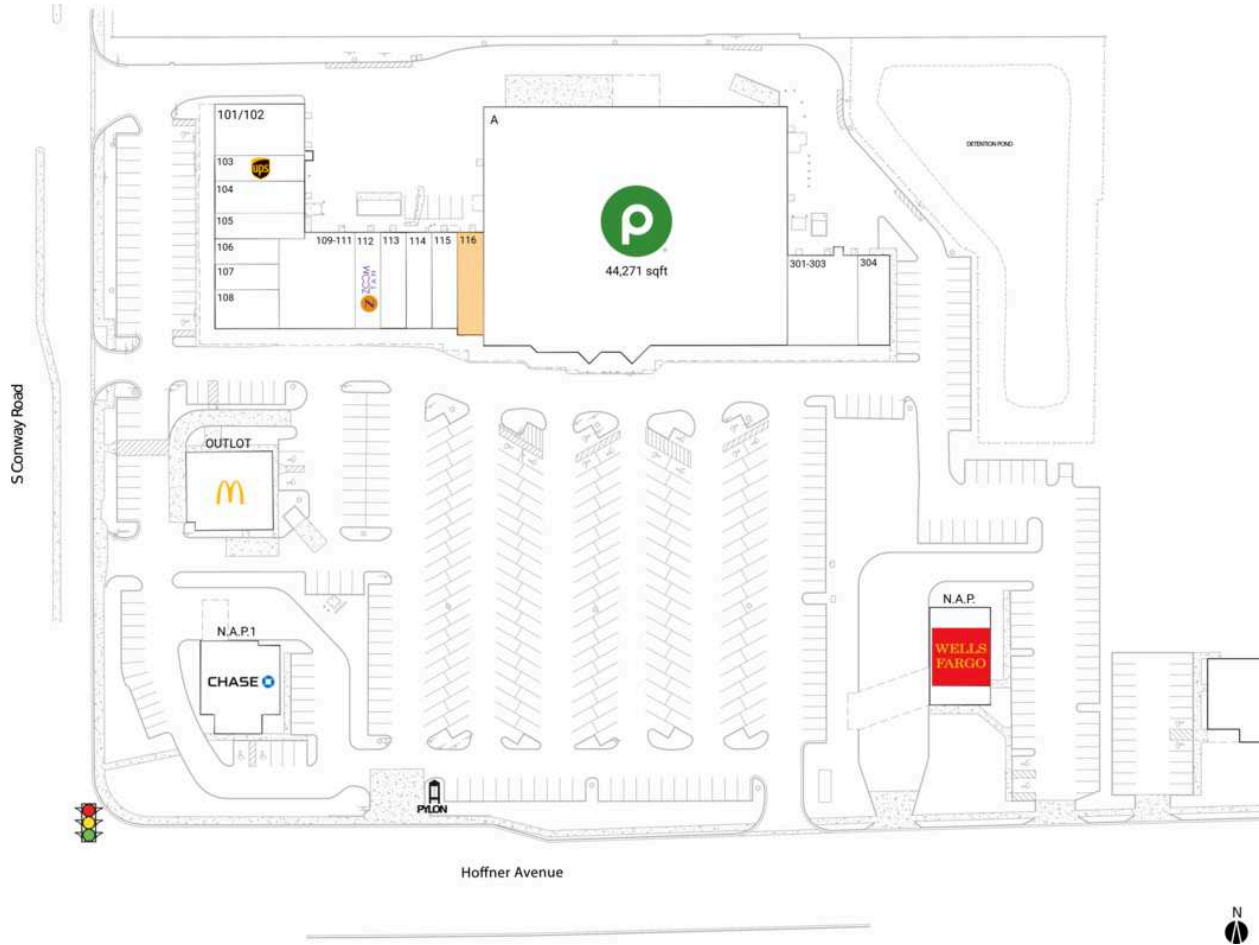

# Conway Crossing

A Publix	44,271 SF	108 Tacos El Rancho	1,500 SF
N.A.P. Wells Fargo		109-111 Sage Dental	4,400 SF
N.A.P.1 Chase		112 Zoom Tan	1,500 SF
OUTLOT McDonald's	3,600 SF	113 Great Clips	1,500 SF
101/102 Hibachi Restaurant	2,800 SF	114 Hop-Bo Chinese Restaurant	1,500 SF
103 The UPS Store	1,400 SF	115 Darkside Video Games	1,500 SF
104 DV Eye Center	1,750 SF	<b>116 AVAILABLE</b>	1,600 SF
105 Scratched Ice	1,415 SF	301-303 Central FL Championship Karate	3,850 SF
106 Limitless Sports Nutrition	985 SF	304 Noire The Nail Bar	1,750 SF
107 Total by Verizon	1,000 SF		