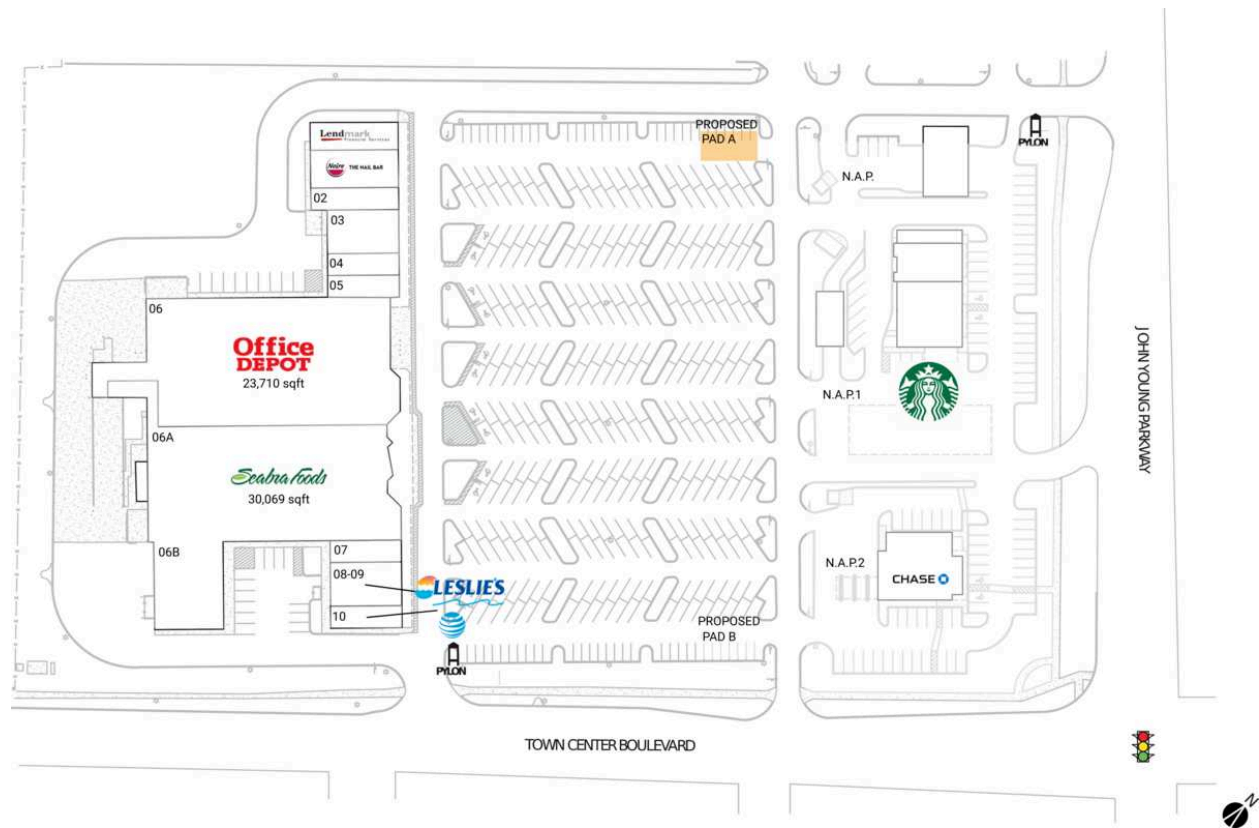

# Hunter's Creek Plaza

N.A.P. Valvoline Instant Oil Change		04 Clippers From Heaven	1,300 SF
N.A.P.1 Starbucks		05 ER Beauty Artist	1,300 SF
N.A.P.2 Chase		06 Office Depot	23,710 SF
<b>PAD A AVAILABLE</b>		06A Seabra Foods	30,069 SF
PAD B Andy's Frozen Custard		06B International School for Autism	5,072 SF
01 Noire the Nail Bar	2,800 SF	07 88 Chinese Restaurant	1,300 SF
01A Lendmark Financial Services	2,000 SF	08-09 Leslie's Pool Supplies	2,600 SF
02 Mathnasium	1,577 SF	10 AT&T	1,300 SF
03 Family First Dental	2,600 SF		